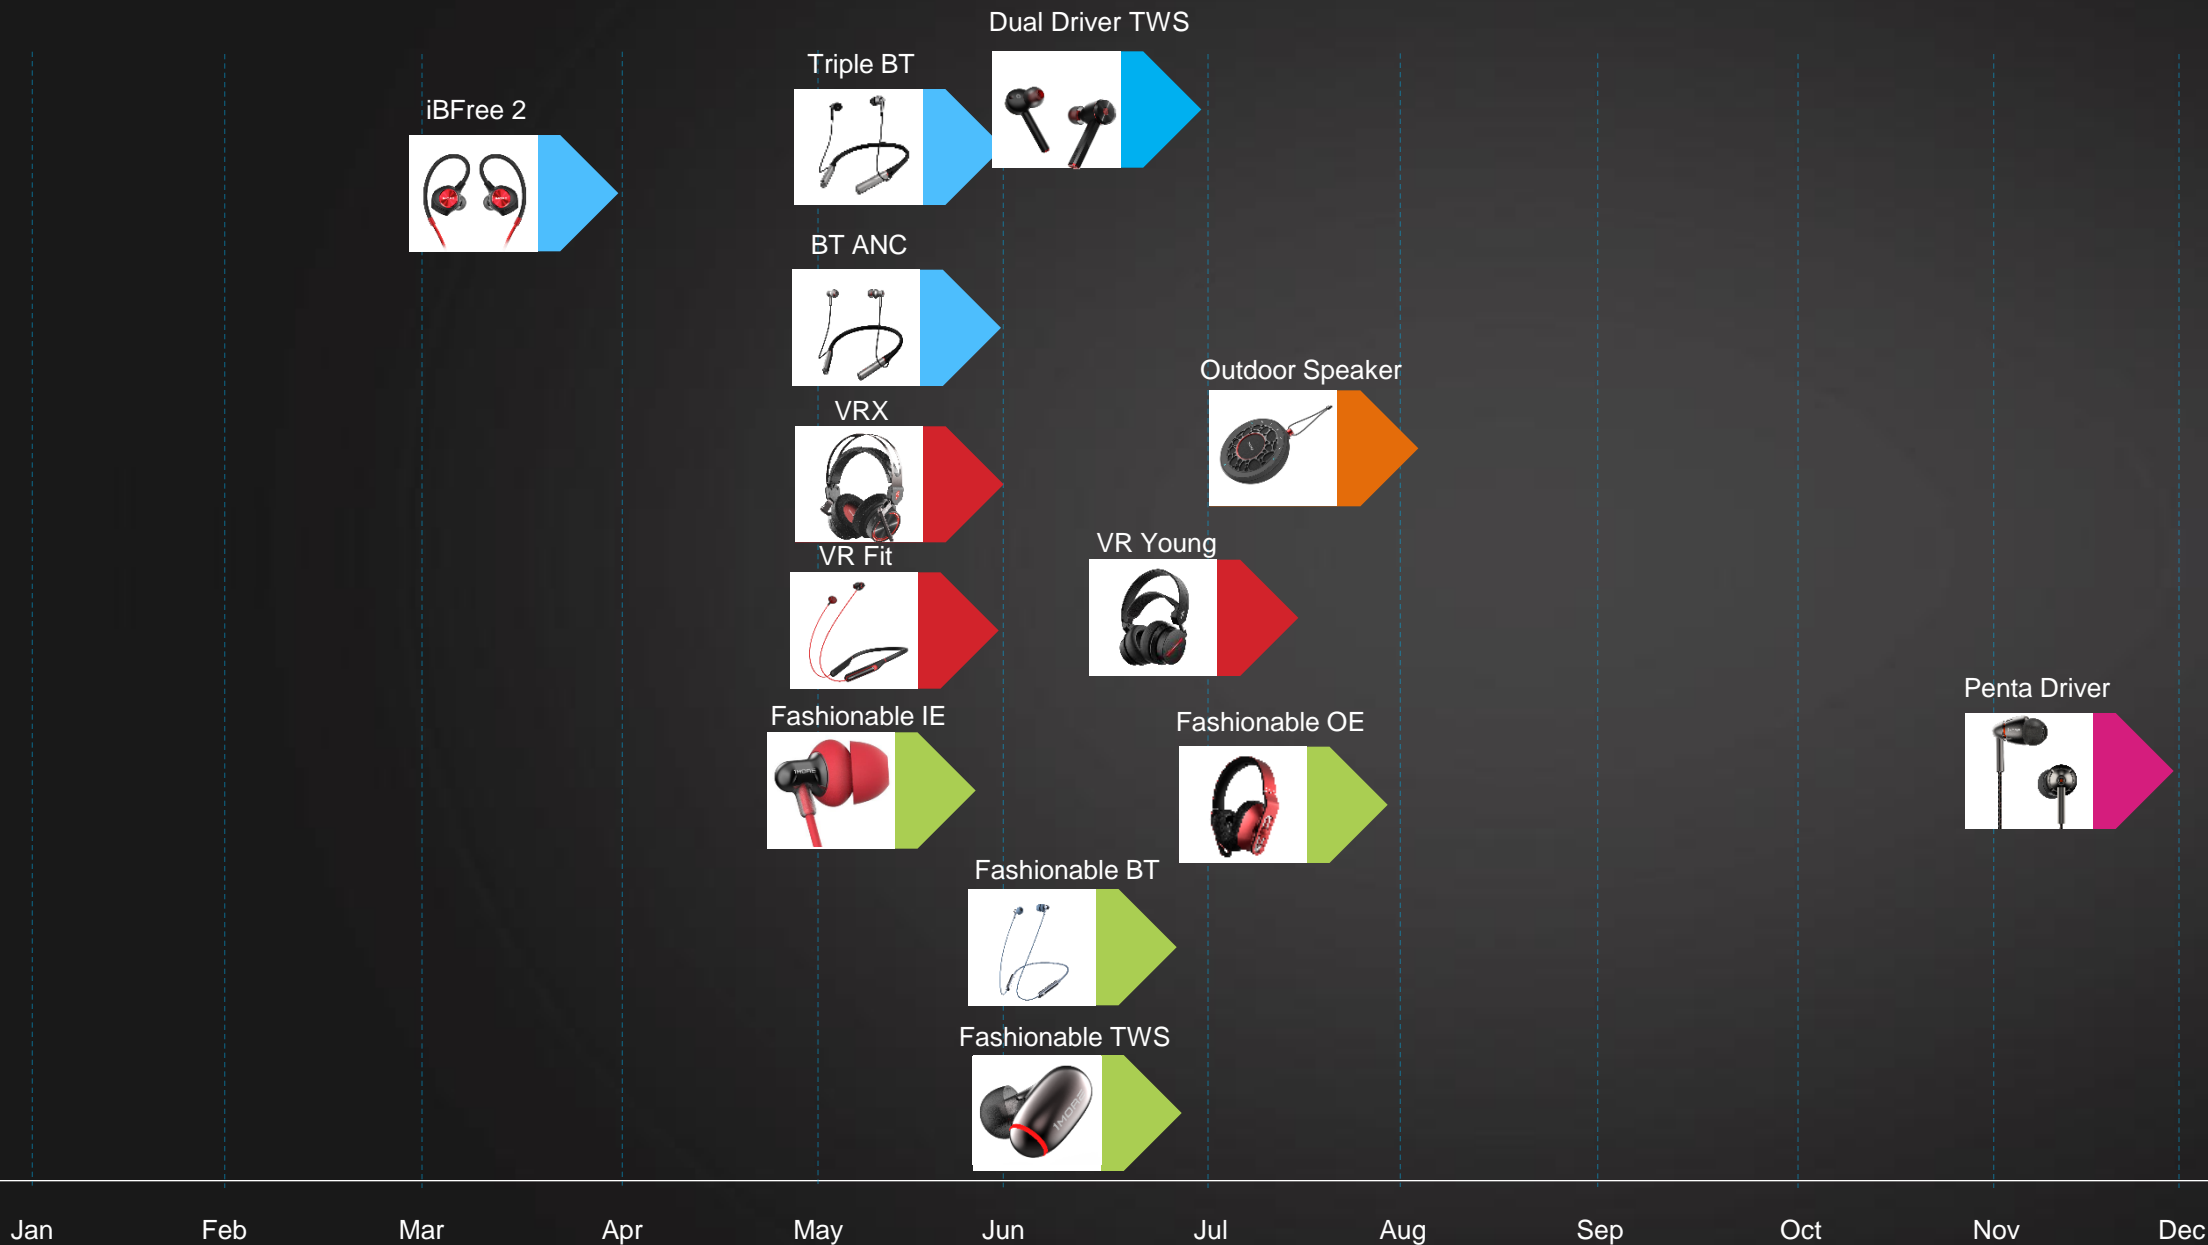

1MORE

2018 1MORE PRODUCT ROADMAP

2018 ROADMAP

- BT IE
- Gaming
- Fashionable
- IE Hi-Fi
- Speaker

BLUETOOTH IN-EAR

E1001BT

1MORE Triple Driver BT In-Ear Headphones

- “1 Dynamic Driver + 2 Balanced Armatures” acoustic design. Triple Driver together delivers excellent listening experience
- ENC environmental noise cancelation
- One button voice assistant activation
- AAC High quality Bluetooth transmission technology
- Hi-Res (LDAC) lossless Bluetooth listening experience
- APP compatible
- Type-C to 3.5mm & Bluetooth dual-mode use

E1004BA

1MORE Dual Driver BT ANC In-Ear Headphones

- “1 Dynamic Driver + 1 Balanced Armature” delivers excellent listening experience
- Active noise cancelation options in travel and urban modes
- ENC environmental noise reduction
- One button voice assistant activation
- AAC High quality Bluetooth transmission technology
- APP compatible
- Type-C to 3.5mm & Bluetooth dual-mode use

E1022BT

1MORE Dual Driver TWS ANC In-Ear Headphones

- "1 Titanium Diaphragm Dynamic Driver + 1 Balanced Armature" dual driver acoustic design
- True wireless, more freedom
- Active noise cancelation, quietly enjoying music
- Environmental noise cancelation
- Designated driver exclusive EQ tuning
- APP compatible

- 5 Balanced armatures for lower distortion and affluent details that present an exquisite listening experience
- Designated driver exclusive EQ tuning
- Power amplifier and battery included
- Changeable cable options