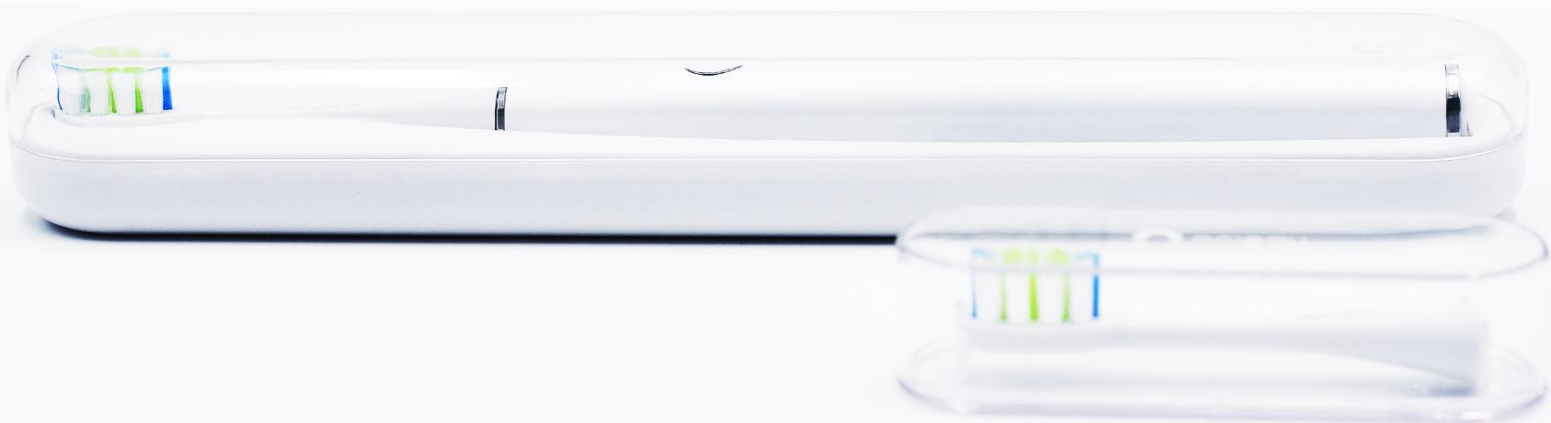

PRODUCT

IP67 Water-Resistant Uni-body