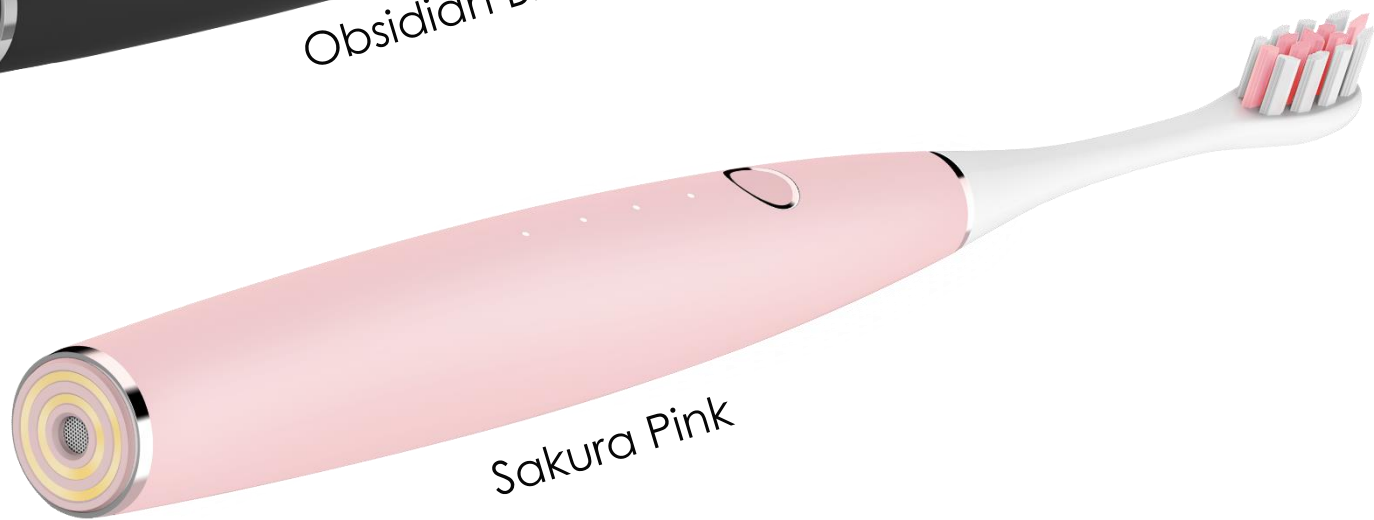

PRODUCT

Limited Edition