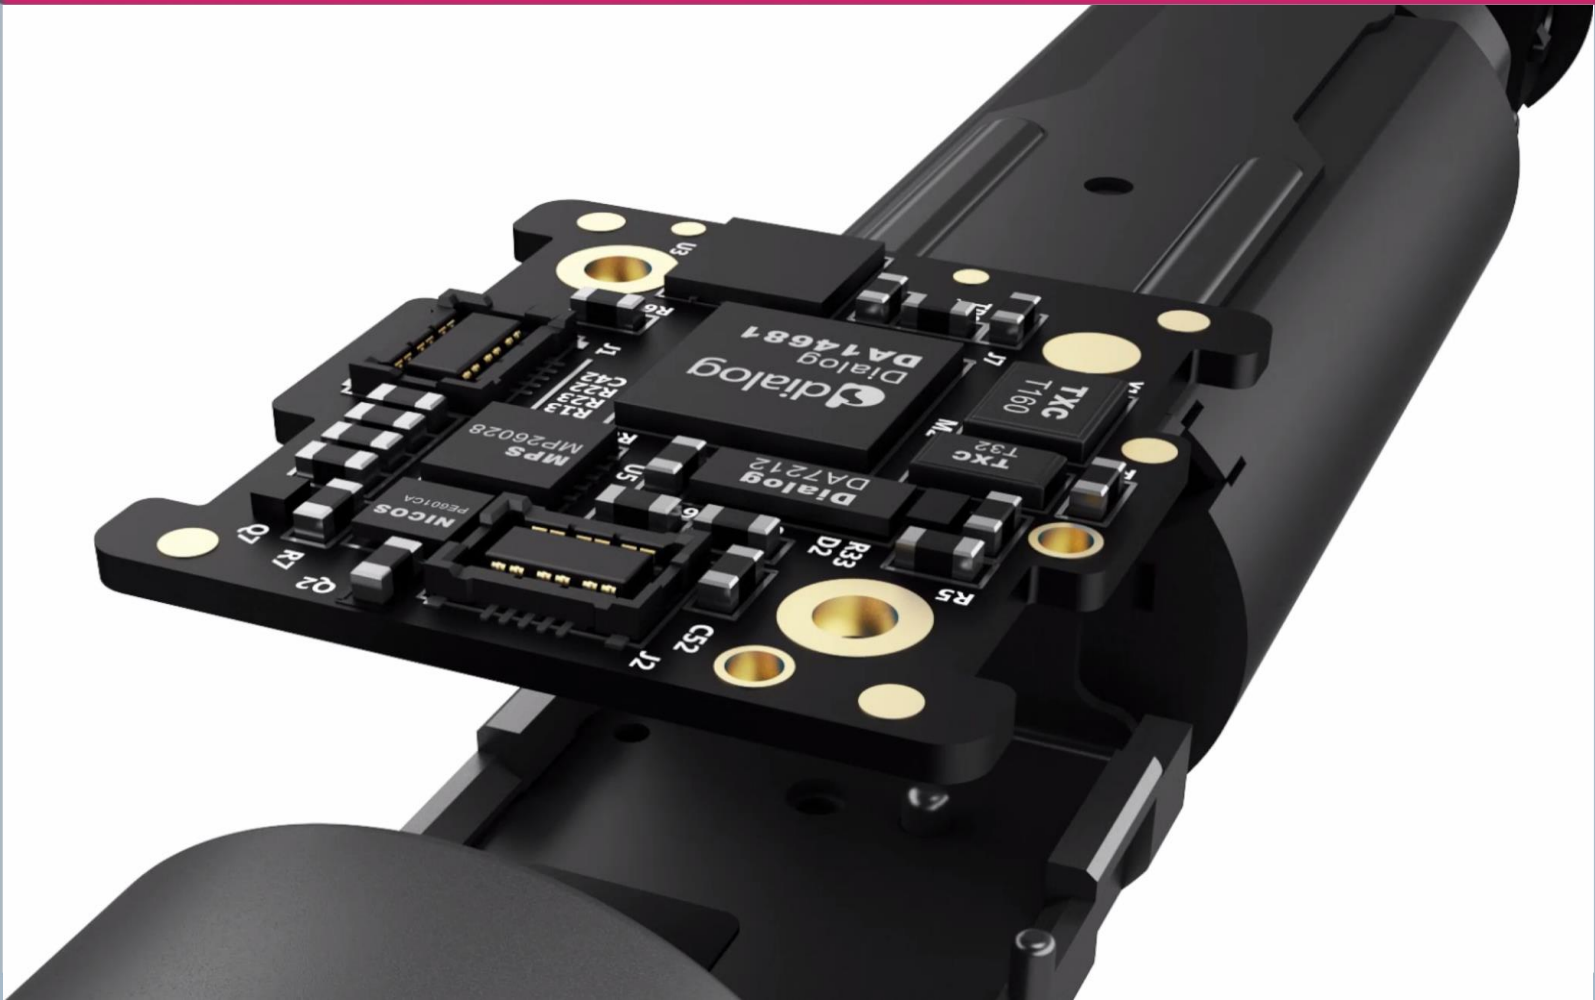

PRODUCT

Under the hood