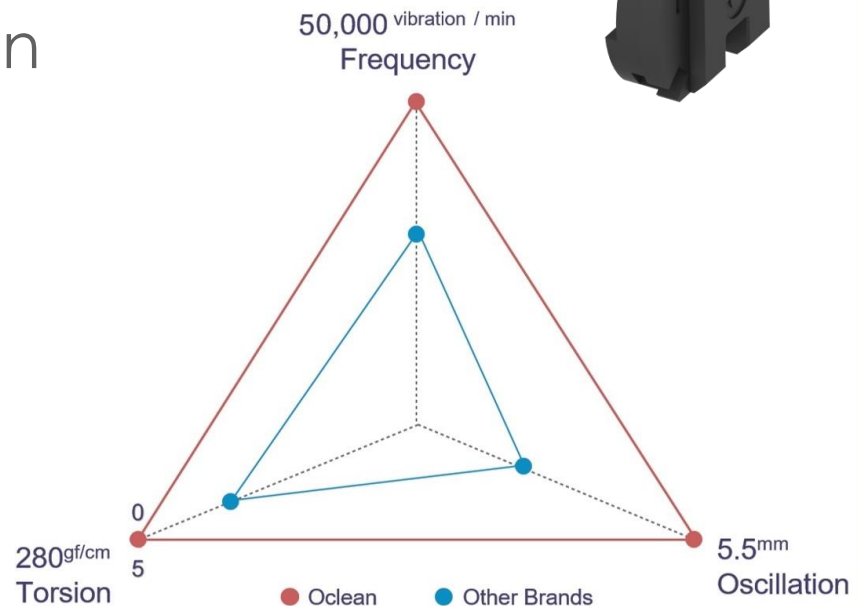

Torsion

280gf/cm

Oscillation

5.5mm

PRODUCT

The World's Fastest Motor

Under 600 gram-force pressure, the Oclean One head offers the same cleaning power.

Cleaning Power = Frequency x Oscillation