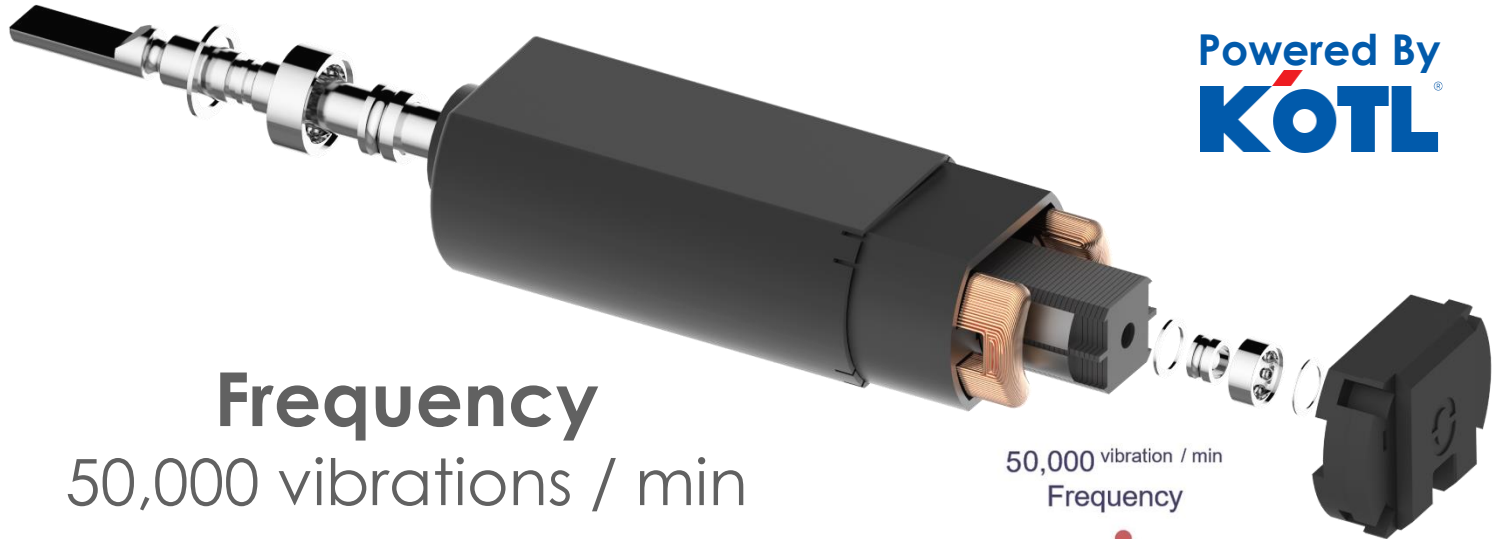

PRODUCT

The World's Fastest Motor