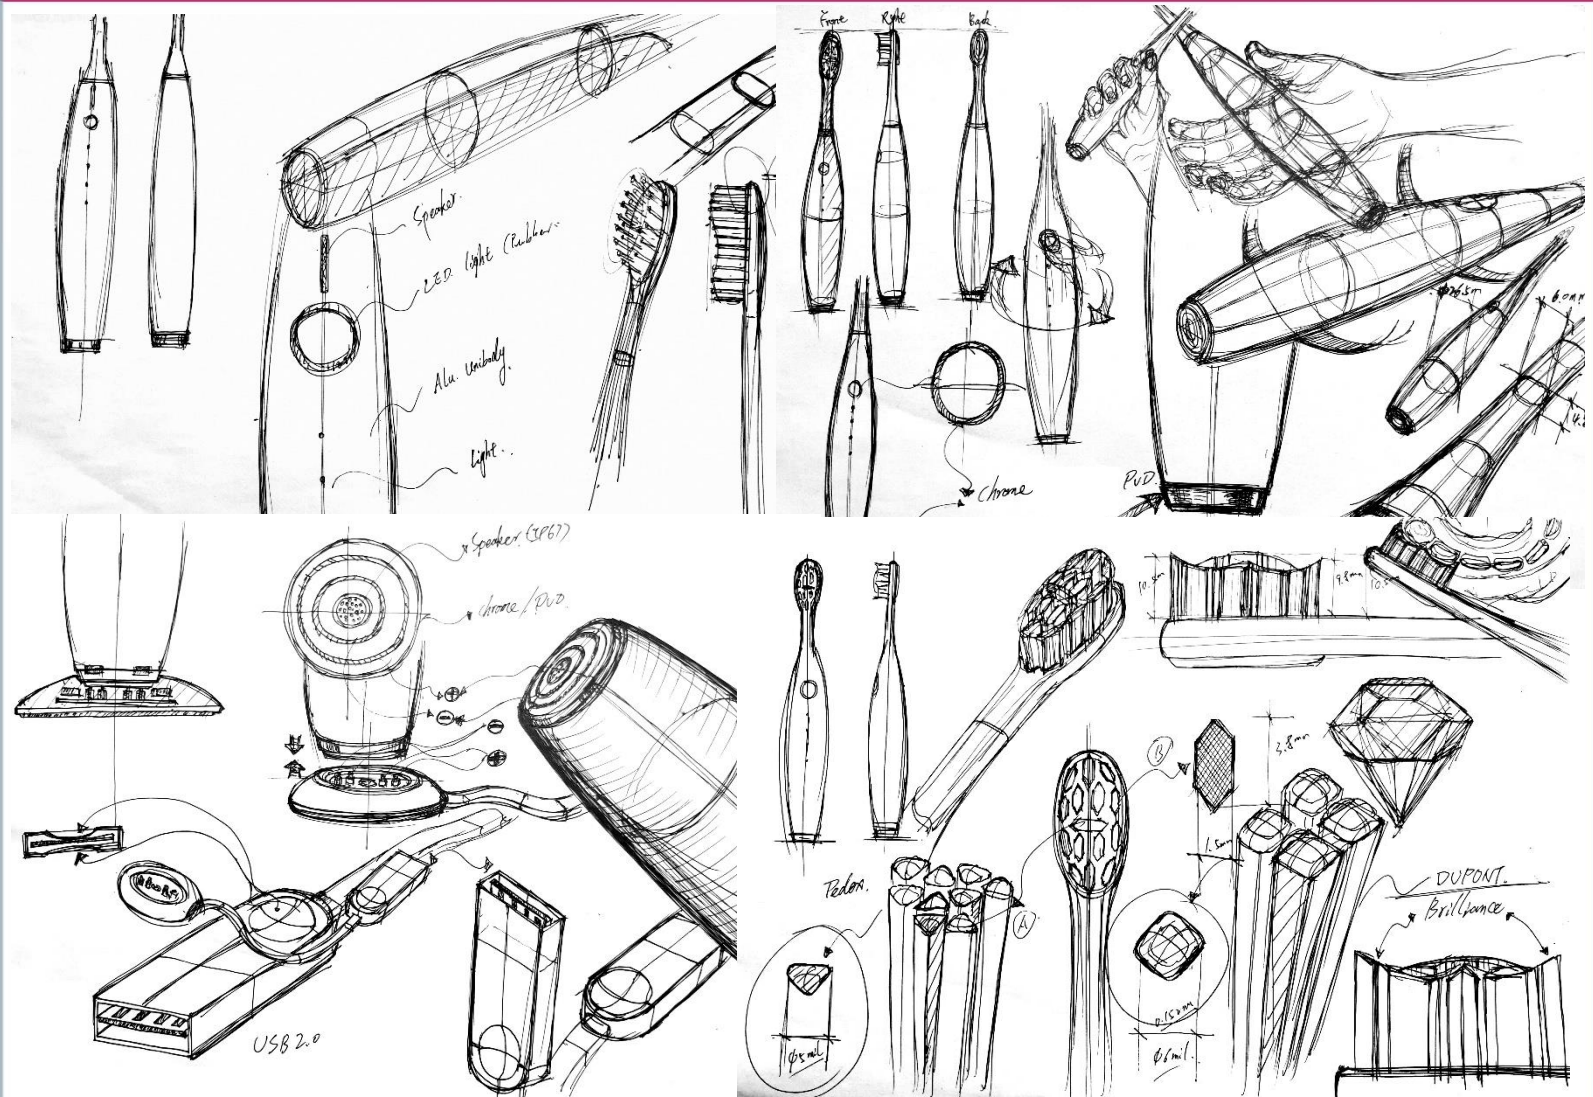

Oral
Health Care
Industry

DISRUPT

BUILD

The Oclean One
Is World's fastest
smart sonic
electric
toothbrush to
date

REPEAT

PRODUCT

Oclean One: 12 months of R&D

PRODUCT