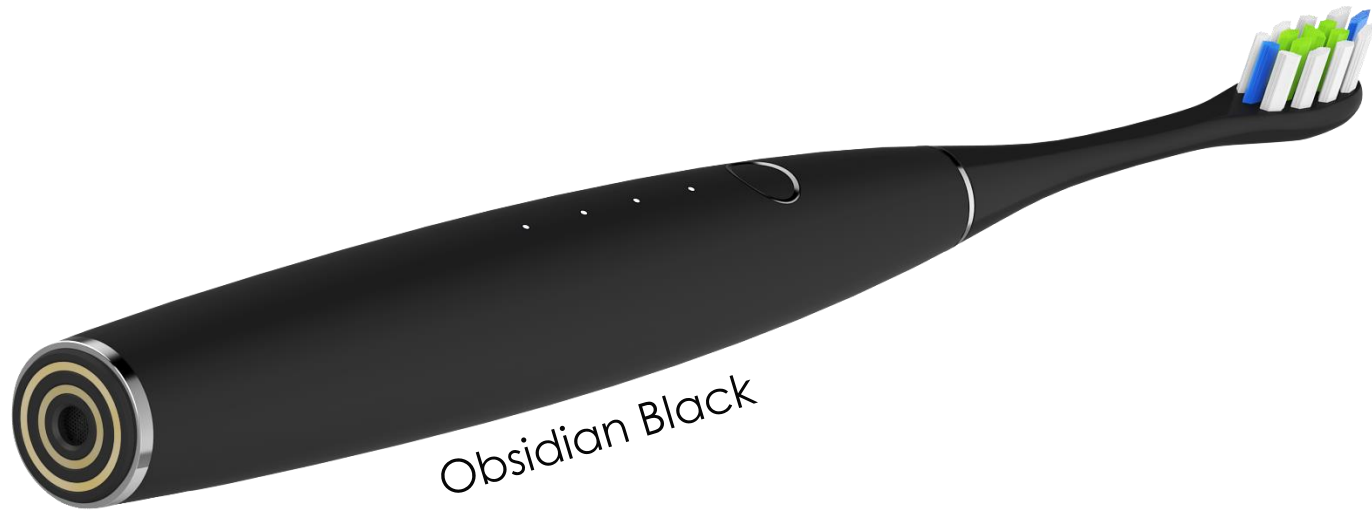

PRODUCT

Limited Edition