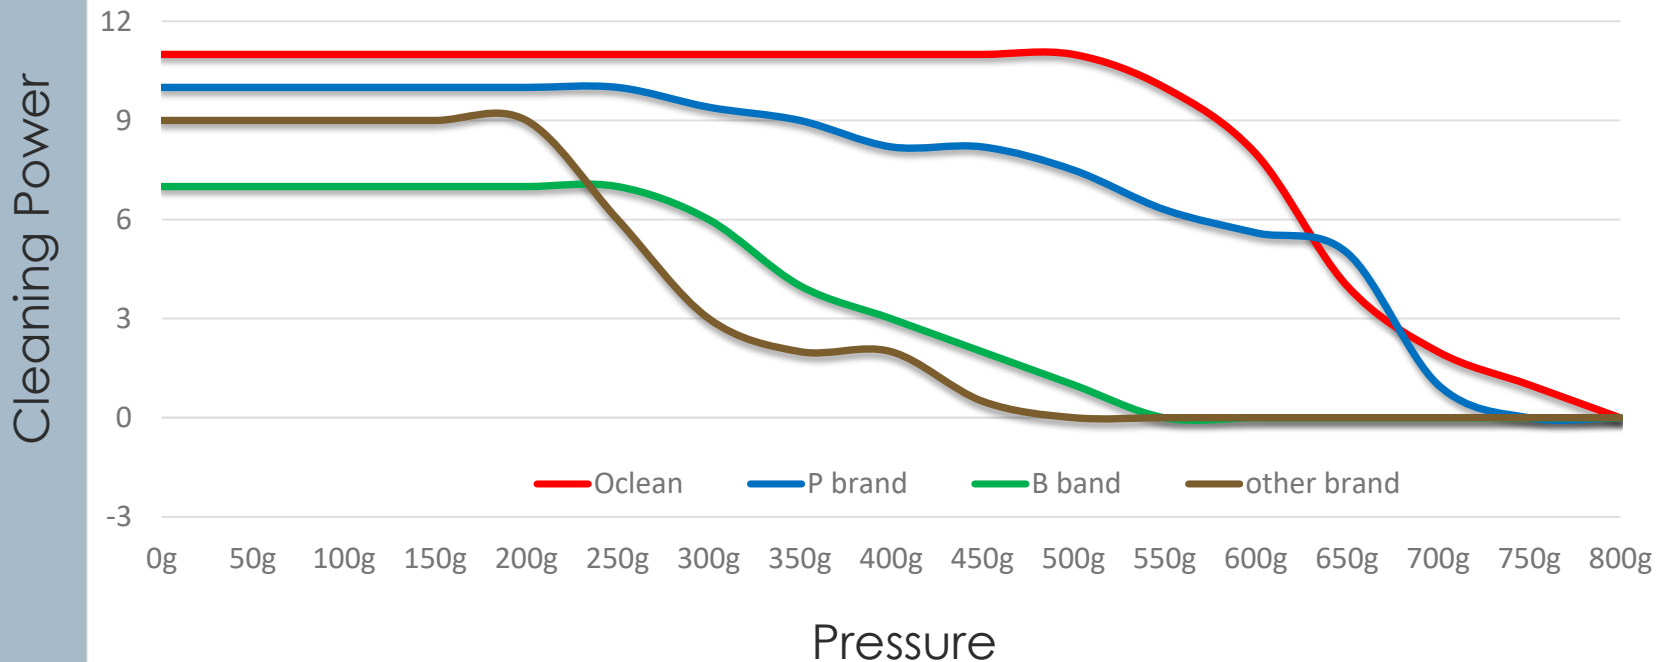

Torsion

280gf/cm

Oscillation

5.5mm

PRODUCT

The World's Fastest Motor

Under 600 gram-force pressure, the Oclean One head offers the same cleaning power.

Cleaning Power = Frequency x Oscillation