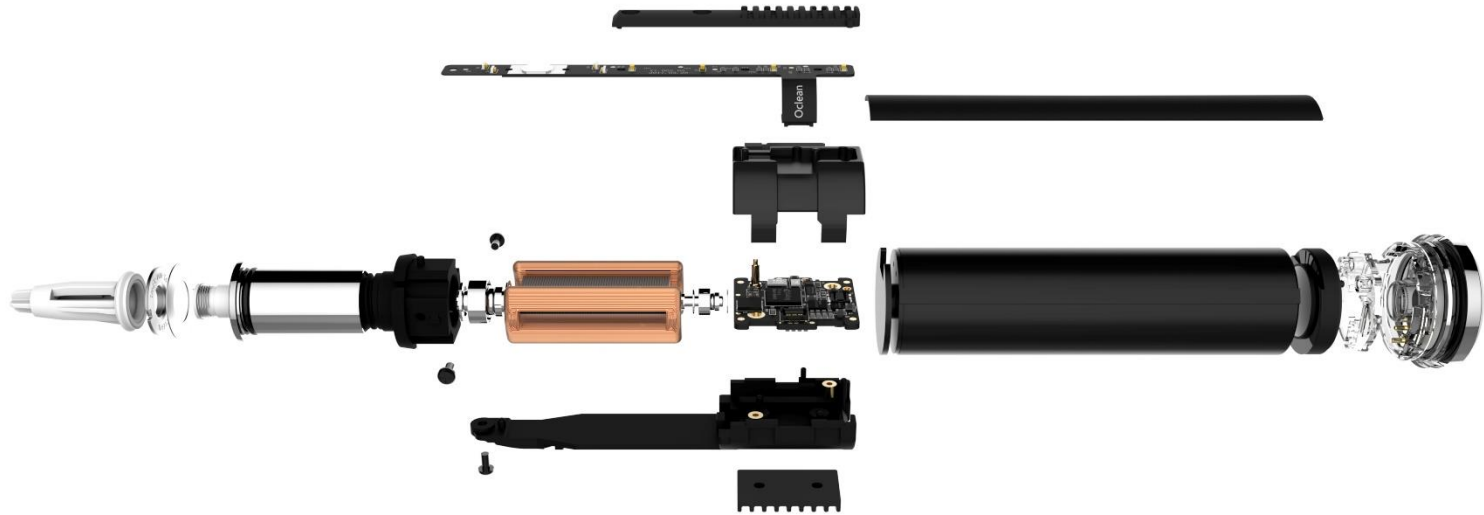

PRODUCT

IP67 Water-Resistant Uni-body