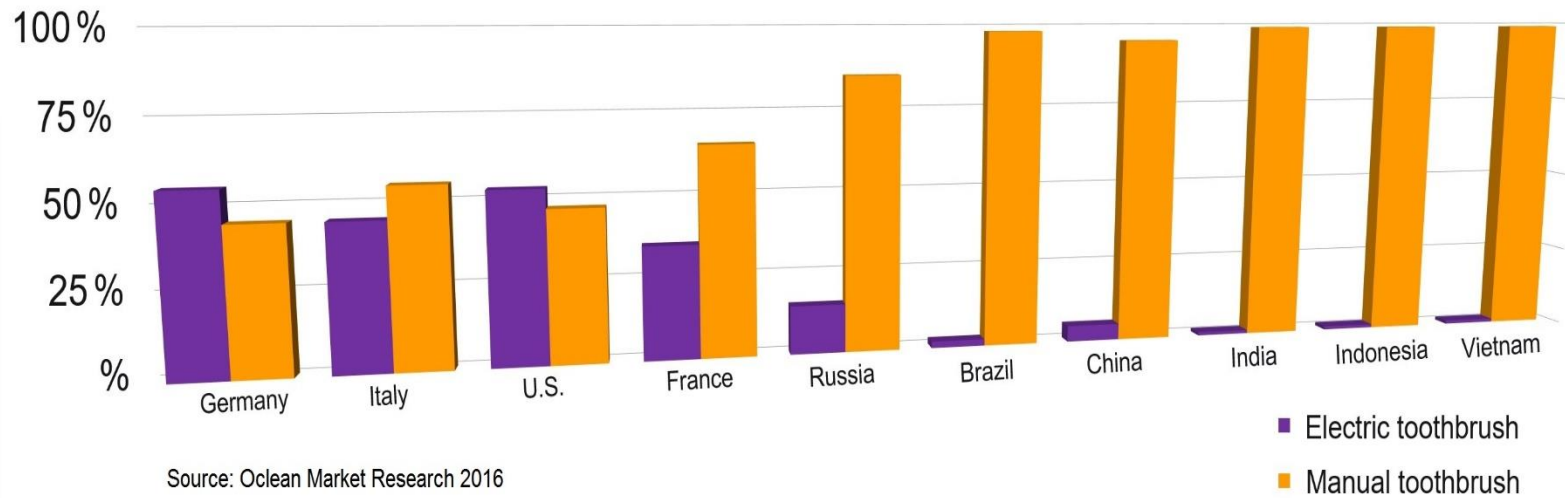

The Big Picture

Electric Vs Manual Ownership

From feature phone to smartphone, the toothbrush will follow the same path from manual to electric. Oclean has designed a leap frog product with the Oclean One which stands as the next generation of truly smart electric toothbrush.