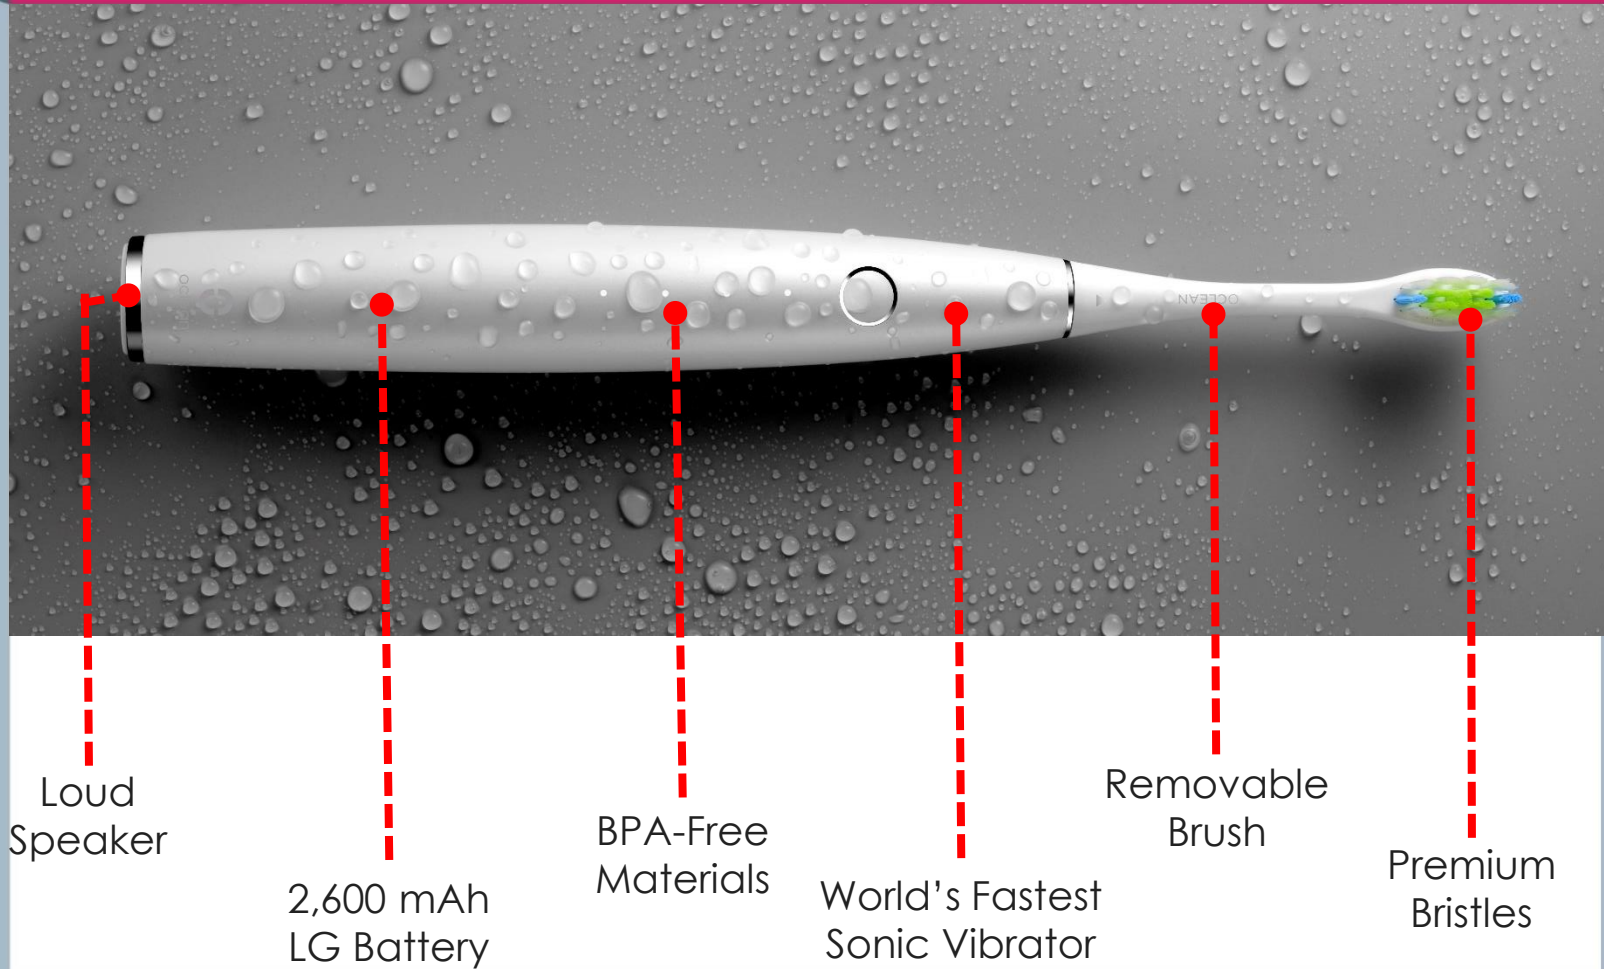

PRODUCT

Look & Feel Details