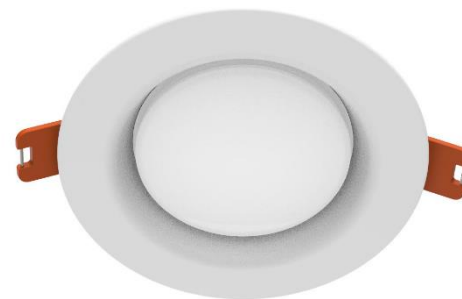

2015.06

Launched Yeelight Bedside Lamp

2016.05

Launched Yeelight LED Smart Bulb (Color)

2016.08

Launched Yeelight LED Lightstrip

Yeelight Road Map

2017.06

Launched Yeelight LED Ceiling Lamp (Special Edition)

2017.08

Launched Yeelight Rechargeable Night Light

2017.08

Launched Yeelight LED Desk Lamp (Rechargeable)

2017.09

Launch Yeelight LED Downlight (Non-intelligent)

2017.08

Launched Yeelight LED Ceiling Light (For kids)

2017.08

Launched Yeelight LED Desk Lamp (Standard)

2017.09

Launch LED Ceiling Lamp 480mm (Galaxy)

2017.09

Launch Yeelight Ambient Lamp

Yeelight Road Map

2017.09

Launch LED Ceiling Lamp 650mm (Galaxy)

2017.09

Launch Yeelight LED Chandelier (Non-intelligent)

2017.11

Launch Yeelight LED Bulb(Color)

2017.11