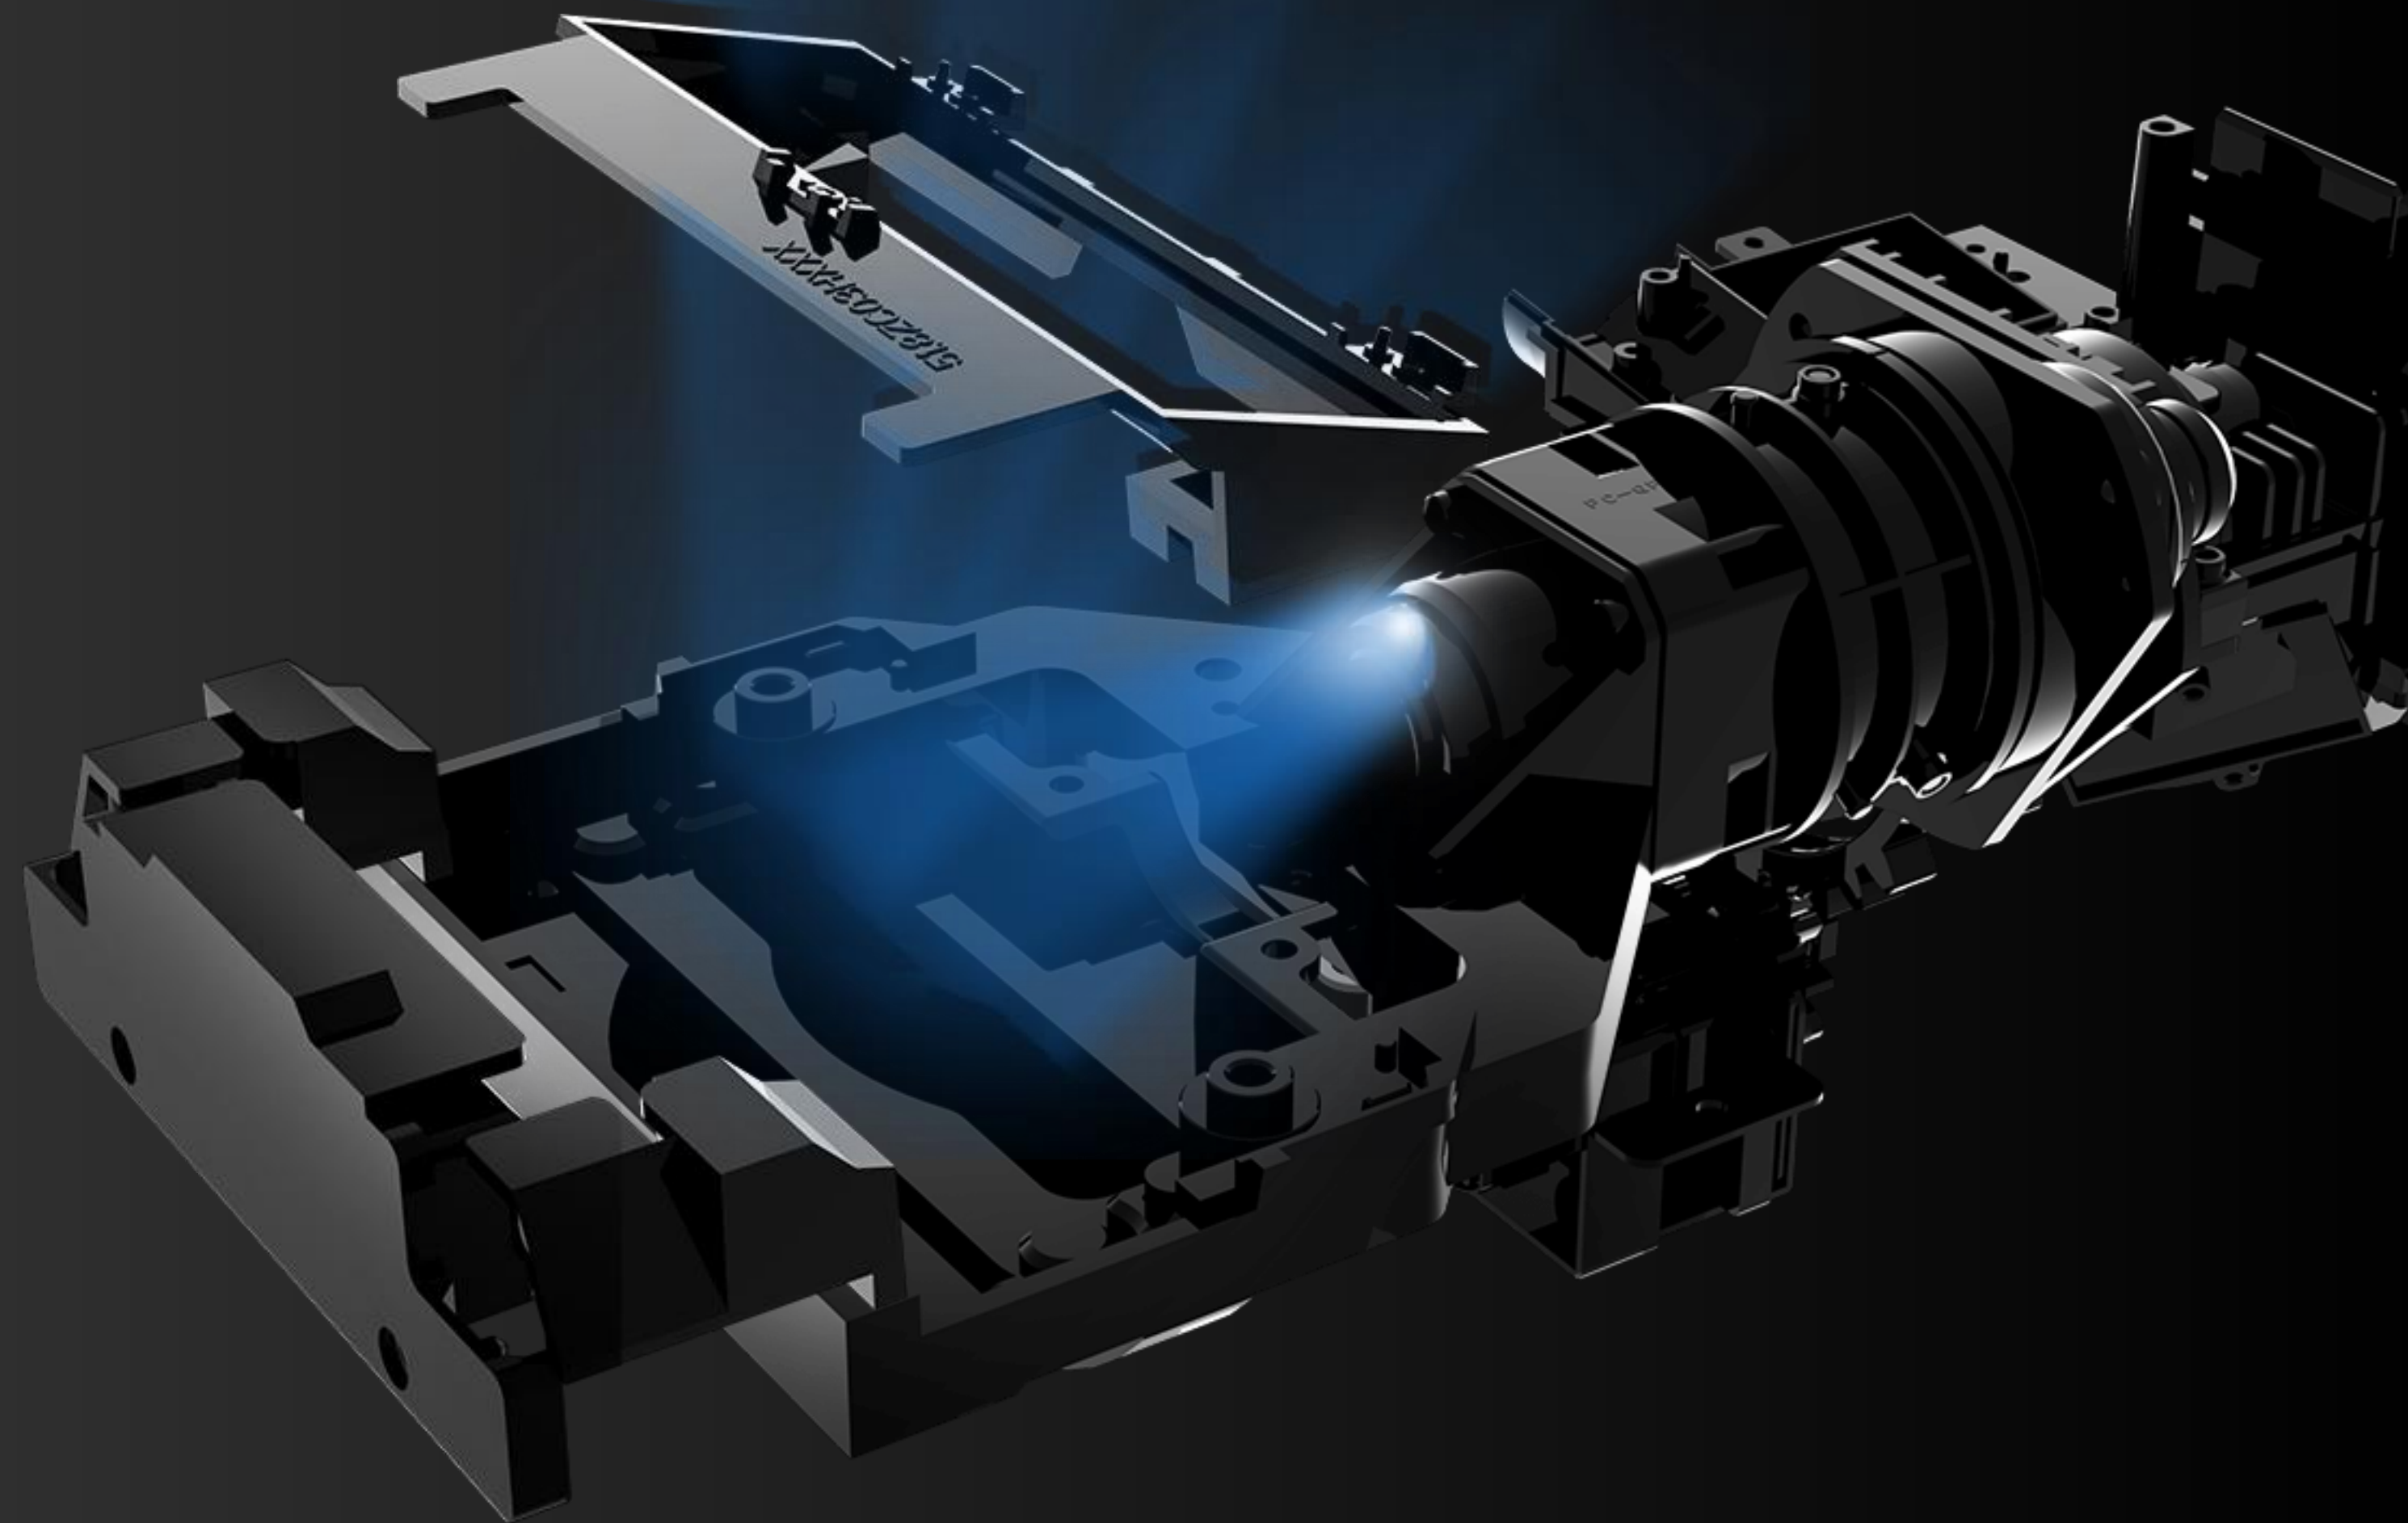

Without MEMC

XGIMI Confidential

With MEMC

Best projection ratio

The ultra short throw projection ratio 0.189:1 allows user to get a 120-inch screen in 0.59ft.

Highly efficient laser light source

Allowing its projections to stay perfectly crisp, clear and bright for its entire lifespan - up to 10 years, with 8 hours of daily use.