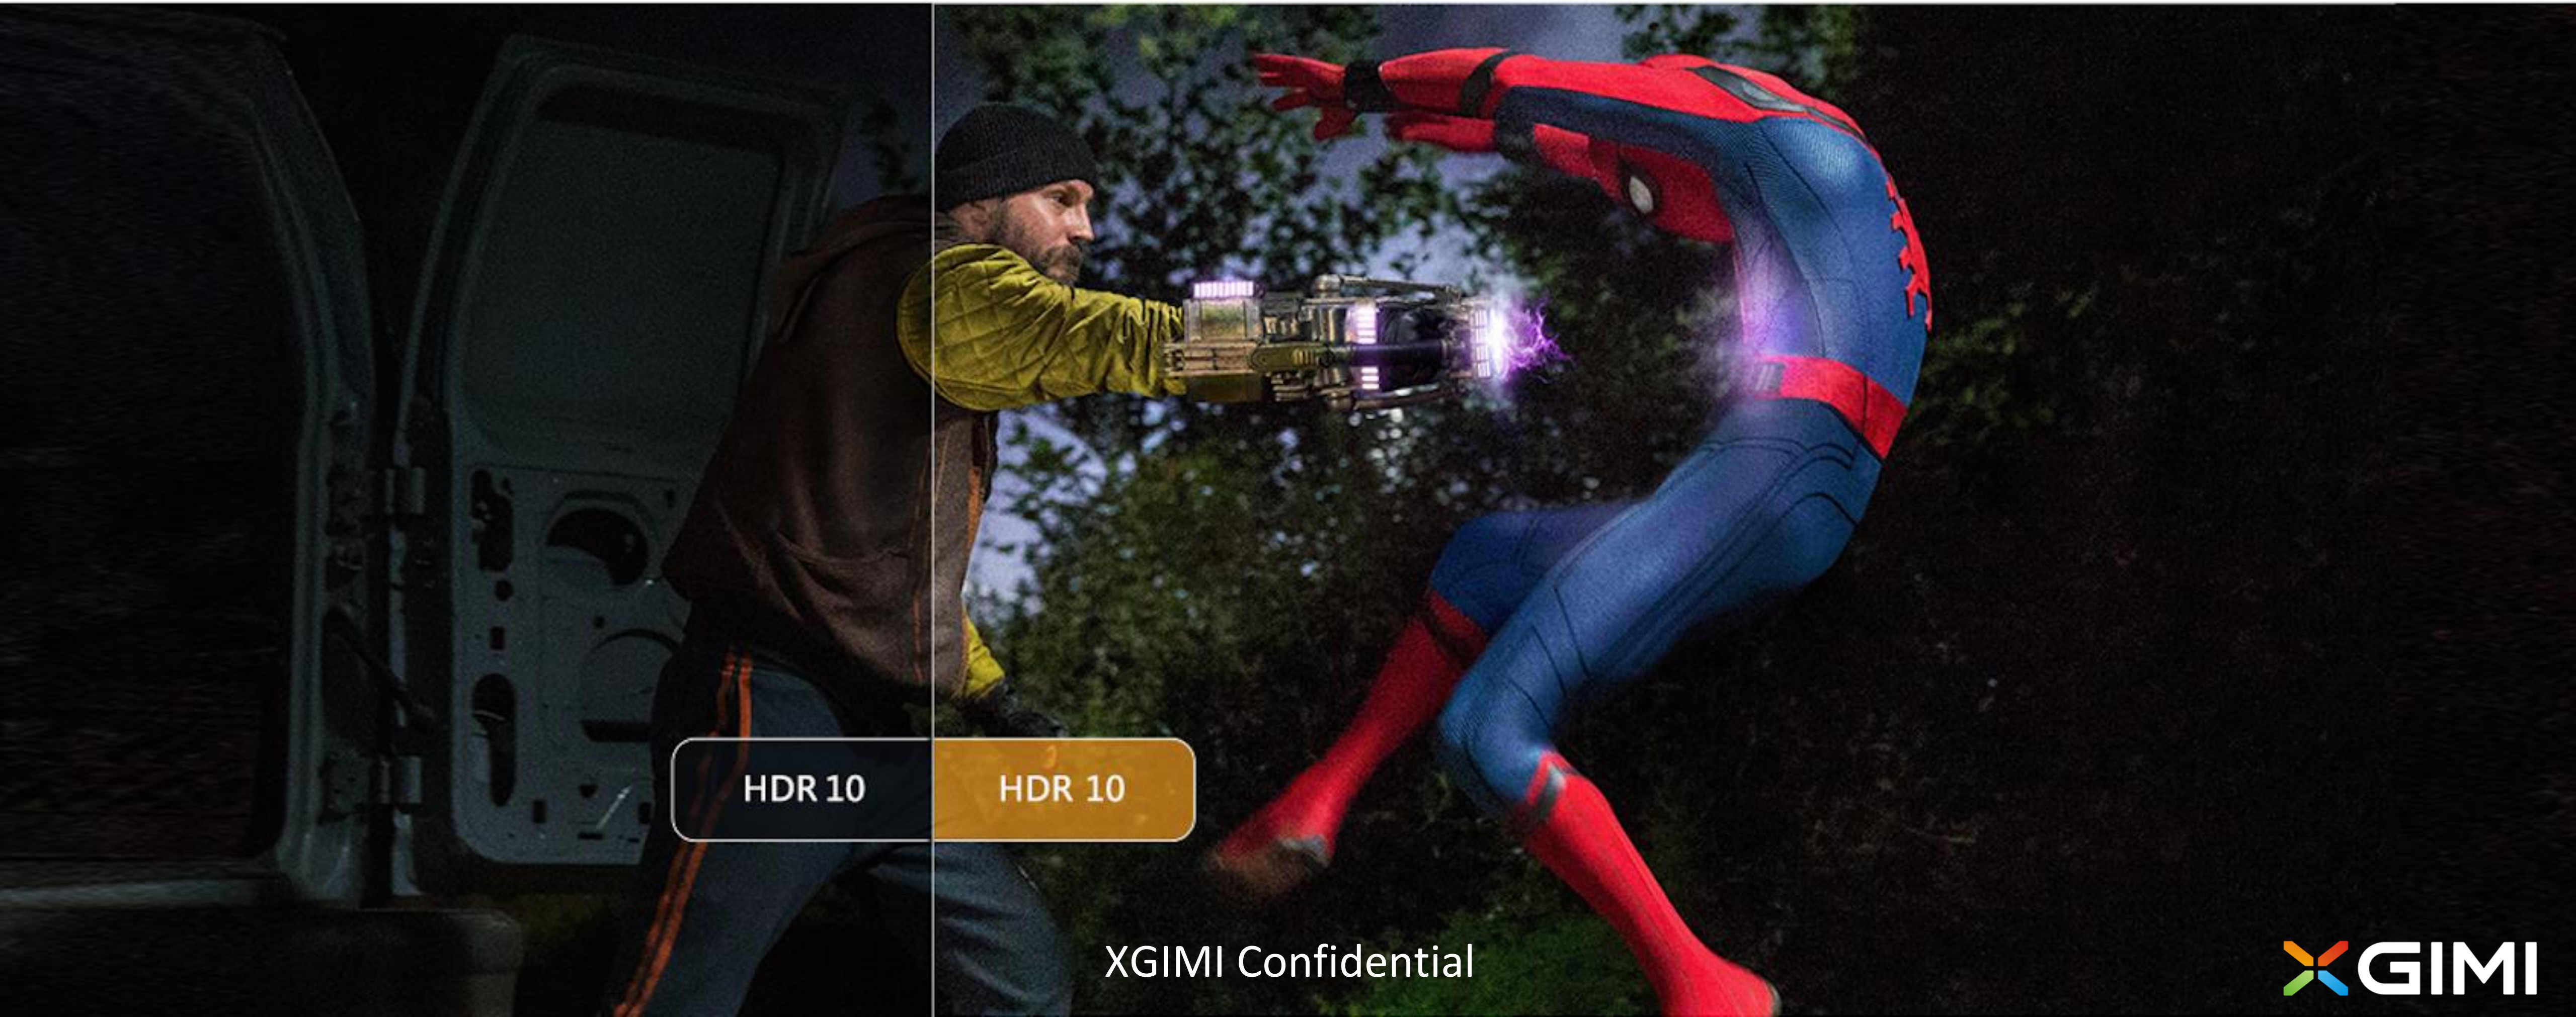

Distinct Gradations, Rich details

Z6 supports HDR 10 decode in order to solve low-contrast problem. It presents a wider color range and more details on bright and dark areas.

HDR 10

HDR 10

XGIMI Confidential

XGIMI