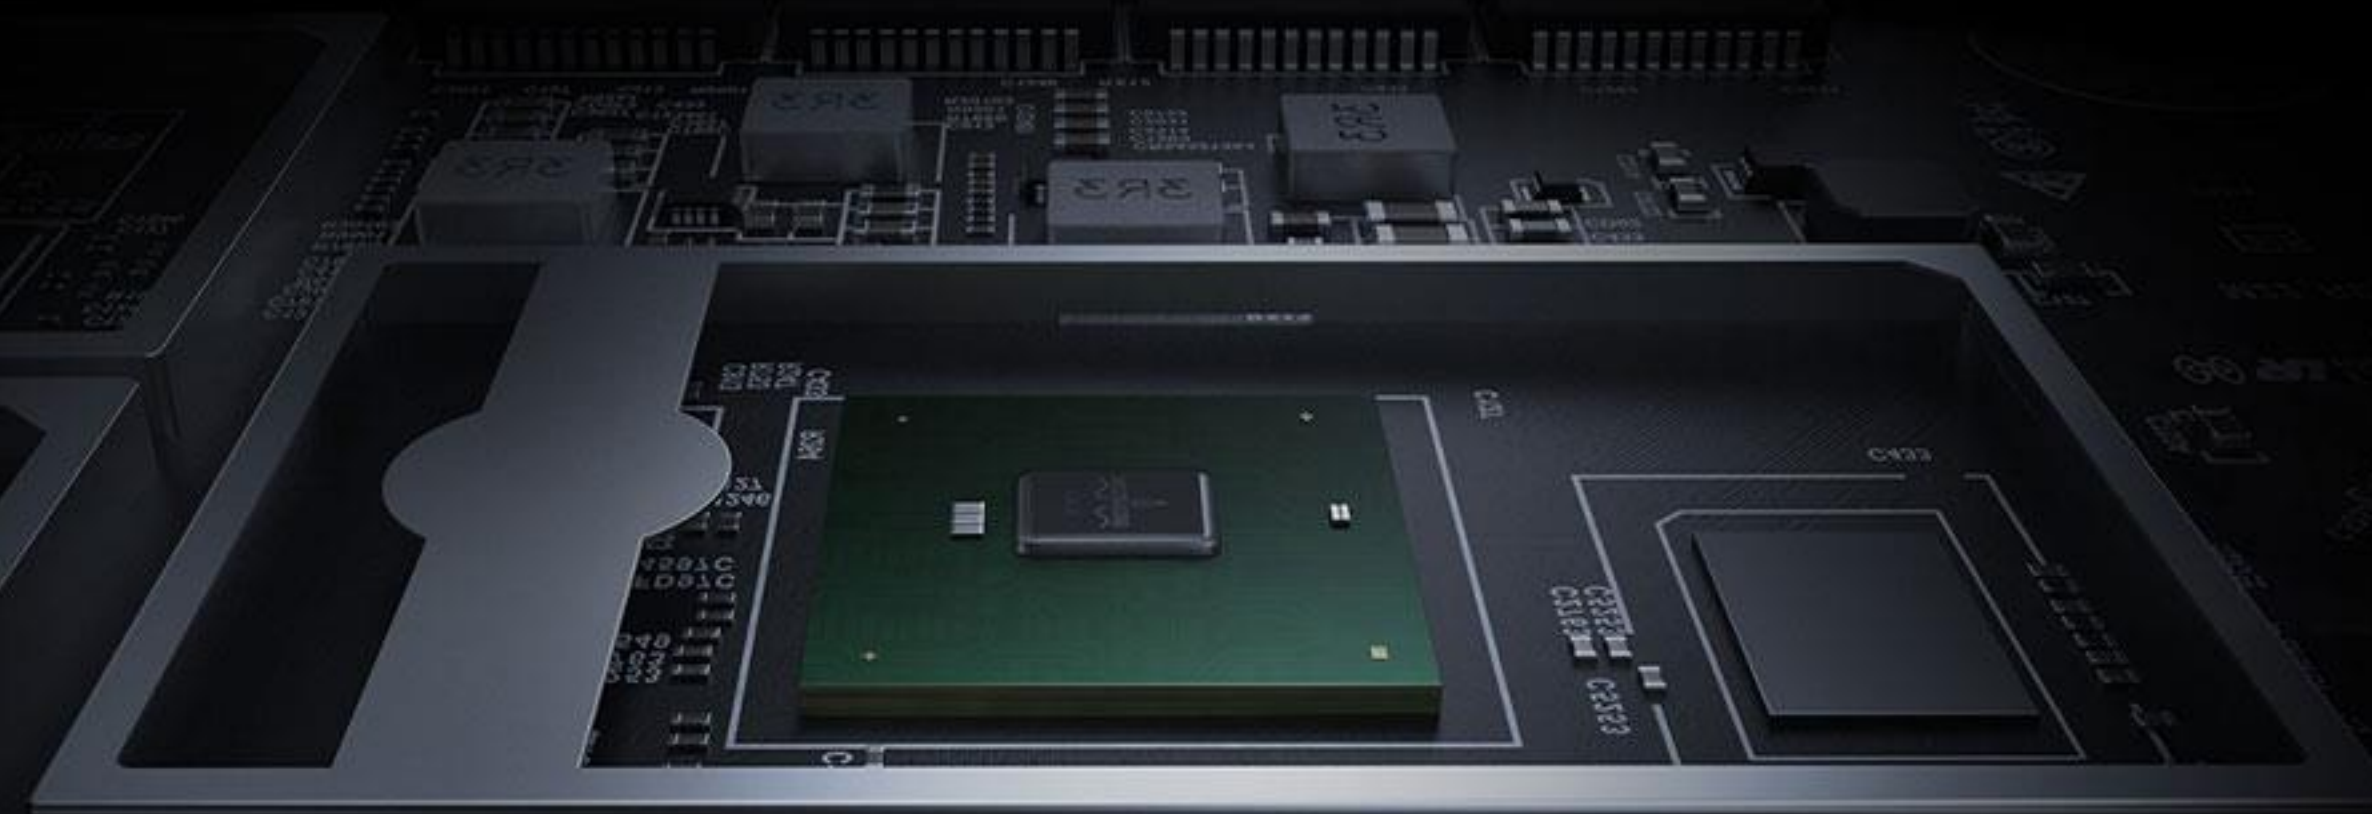

HEVC/H.265, 60fps

Versatile

With USB/HDMI/SPDIF and RJ45 ports. Also support mirror cast.

Dual fan design, runs quietly

Designed with dual fan system, stable performance and much less noise.

Entertained, anywhere