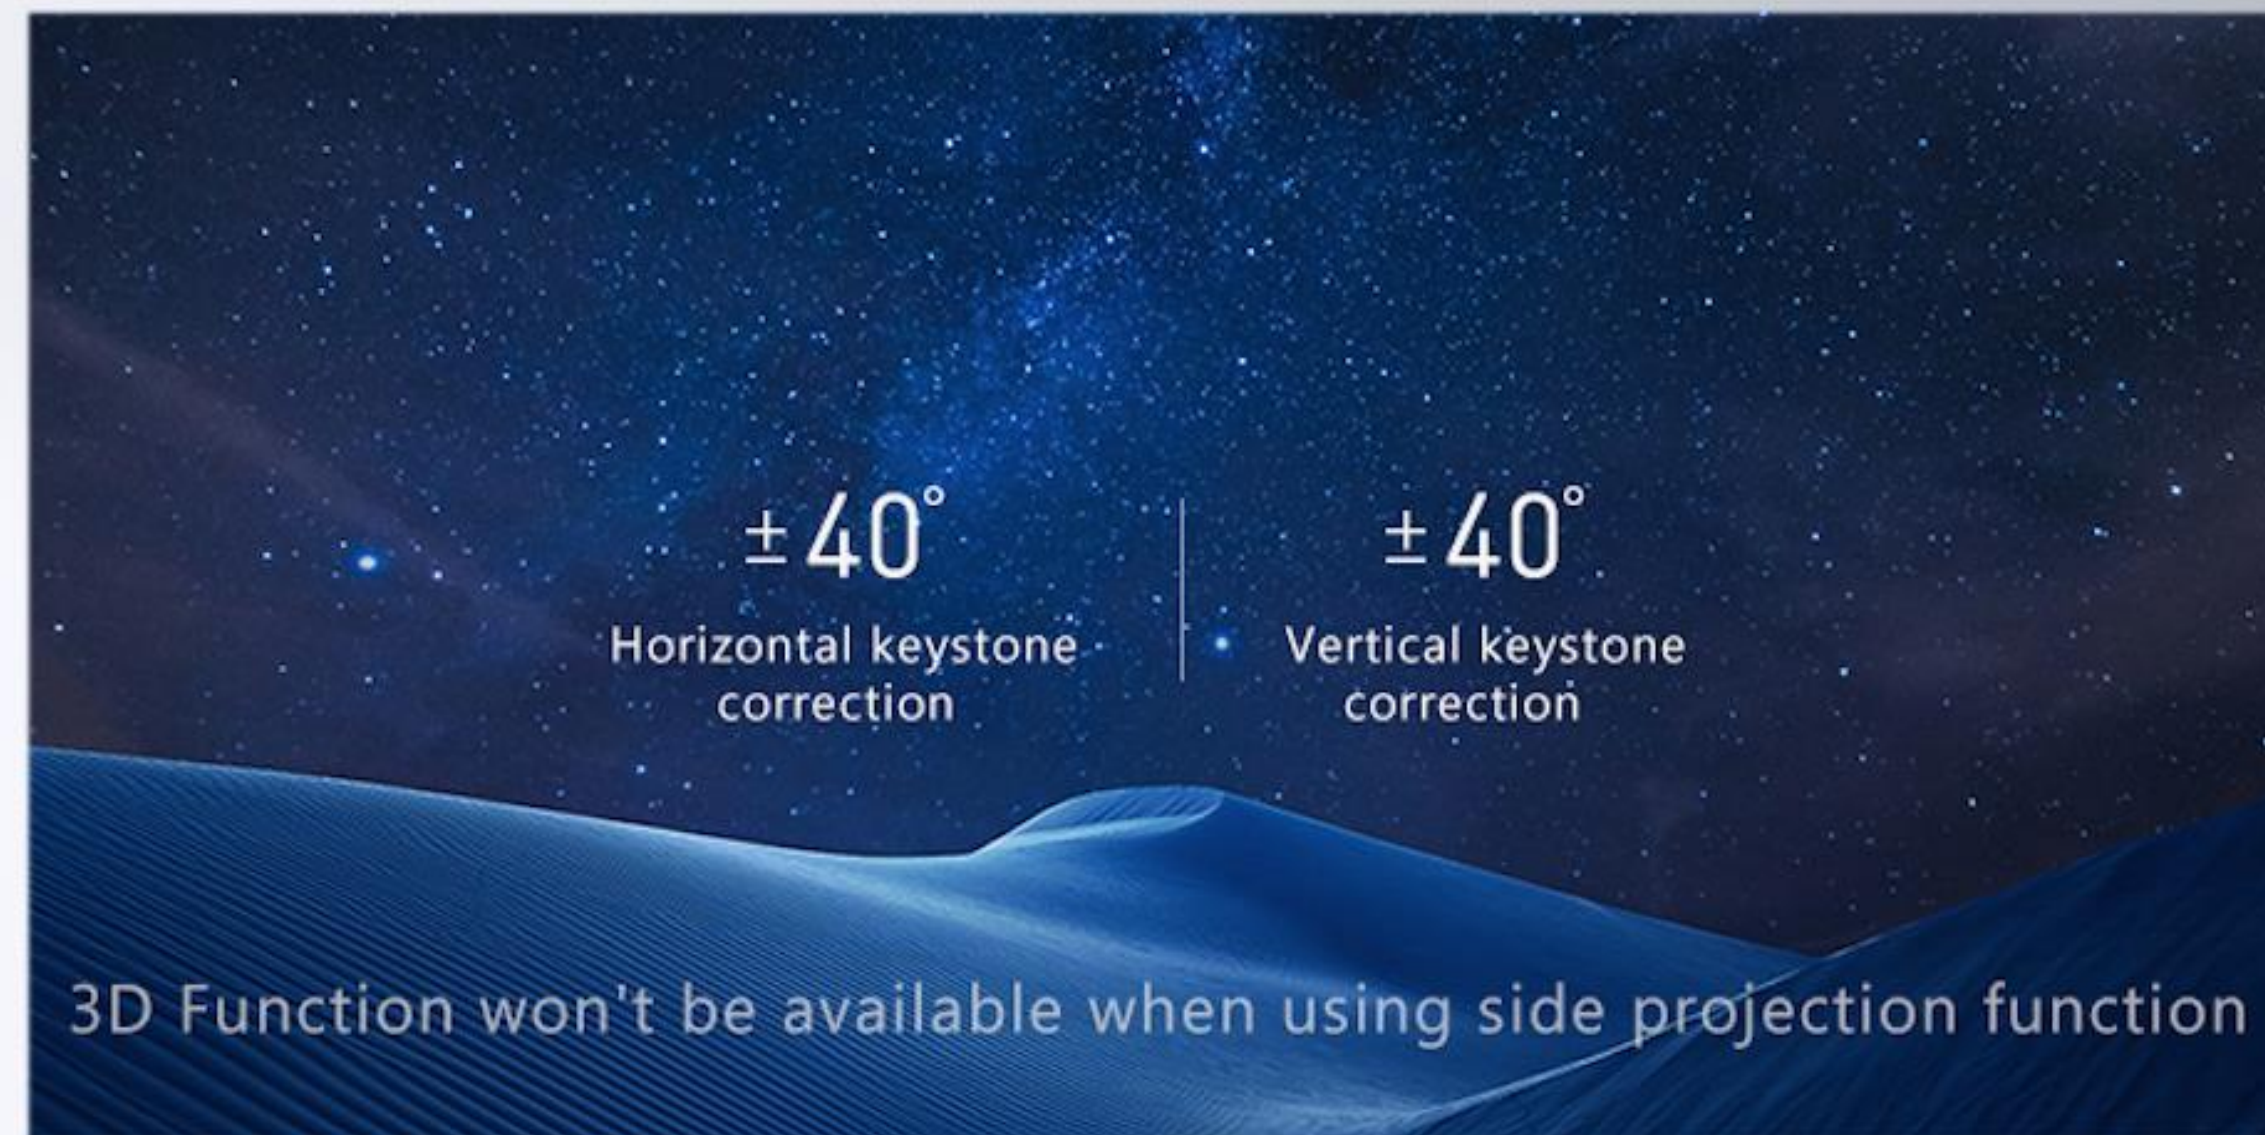

Side Projection Function Can Always Find A Perfect Position For Z6 Polar

Z6 Polar is built with extensive keystone correction software, which provides an optimal image to users from virtually any angle and eliminating many of the hassles of optimal set-up