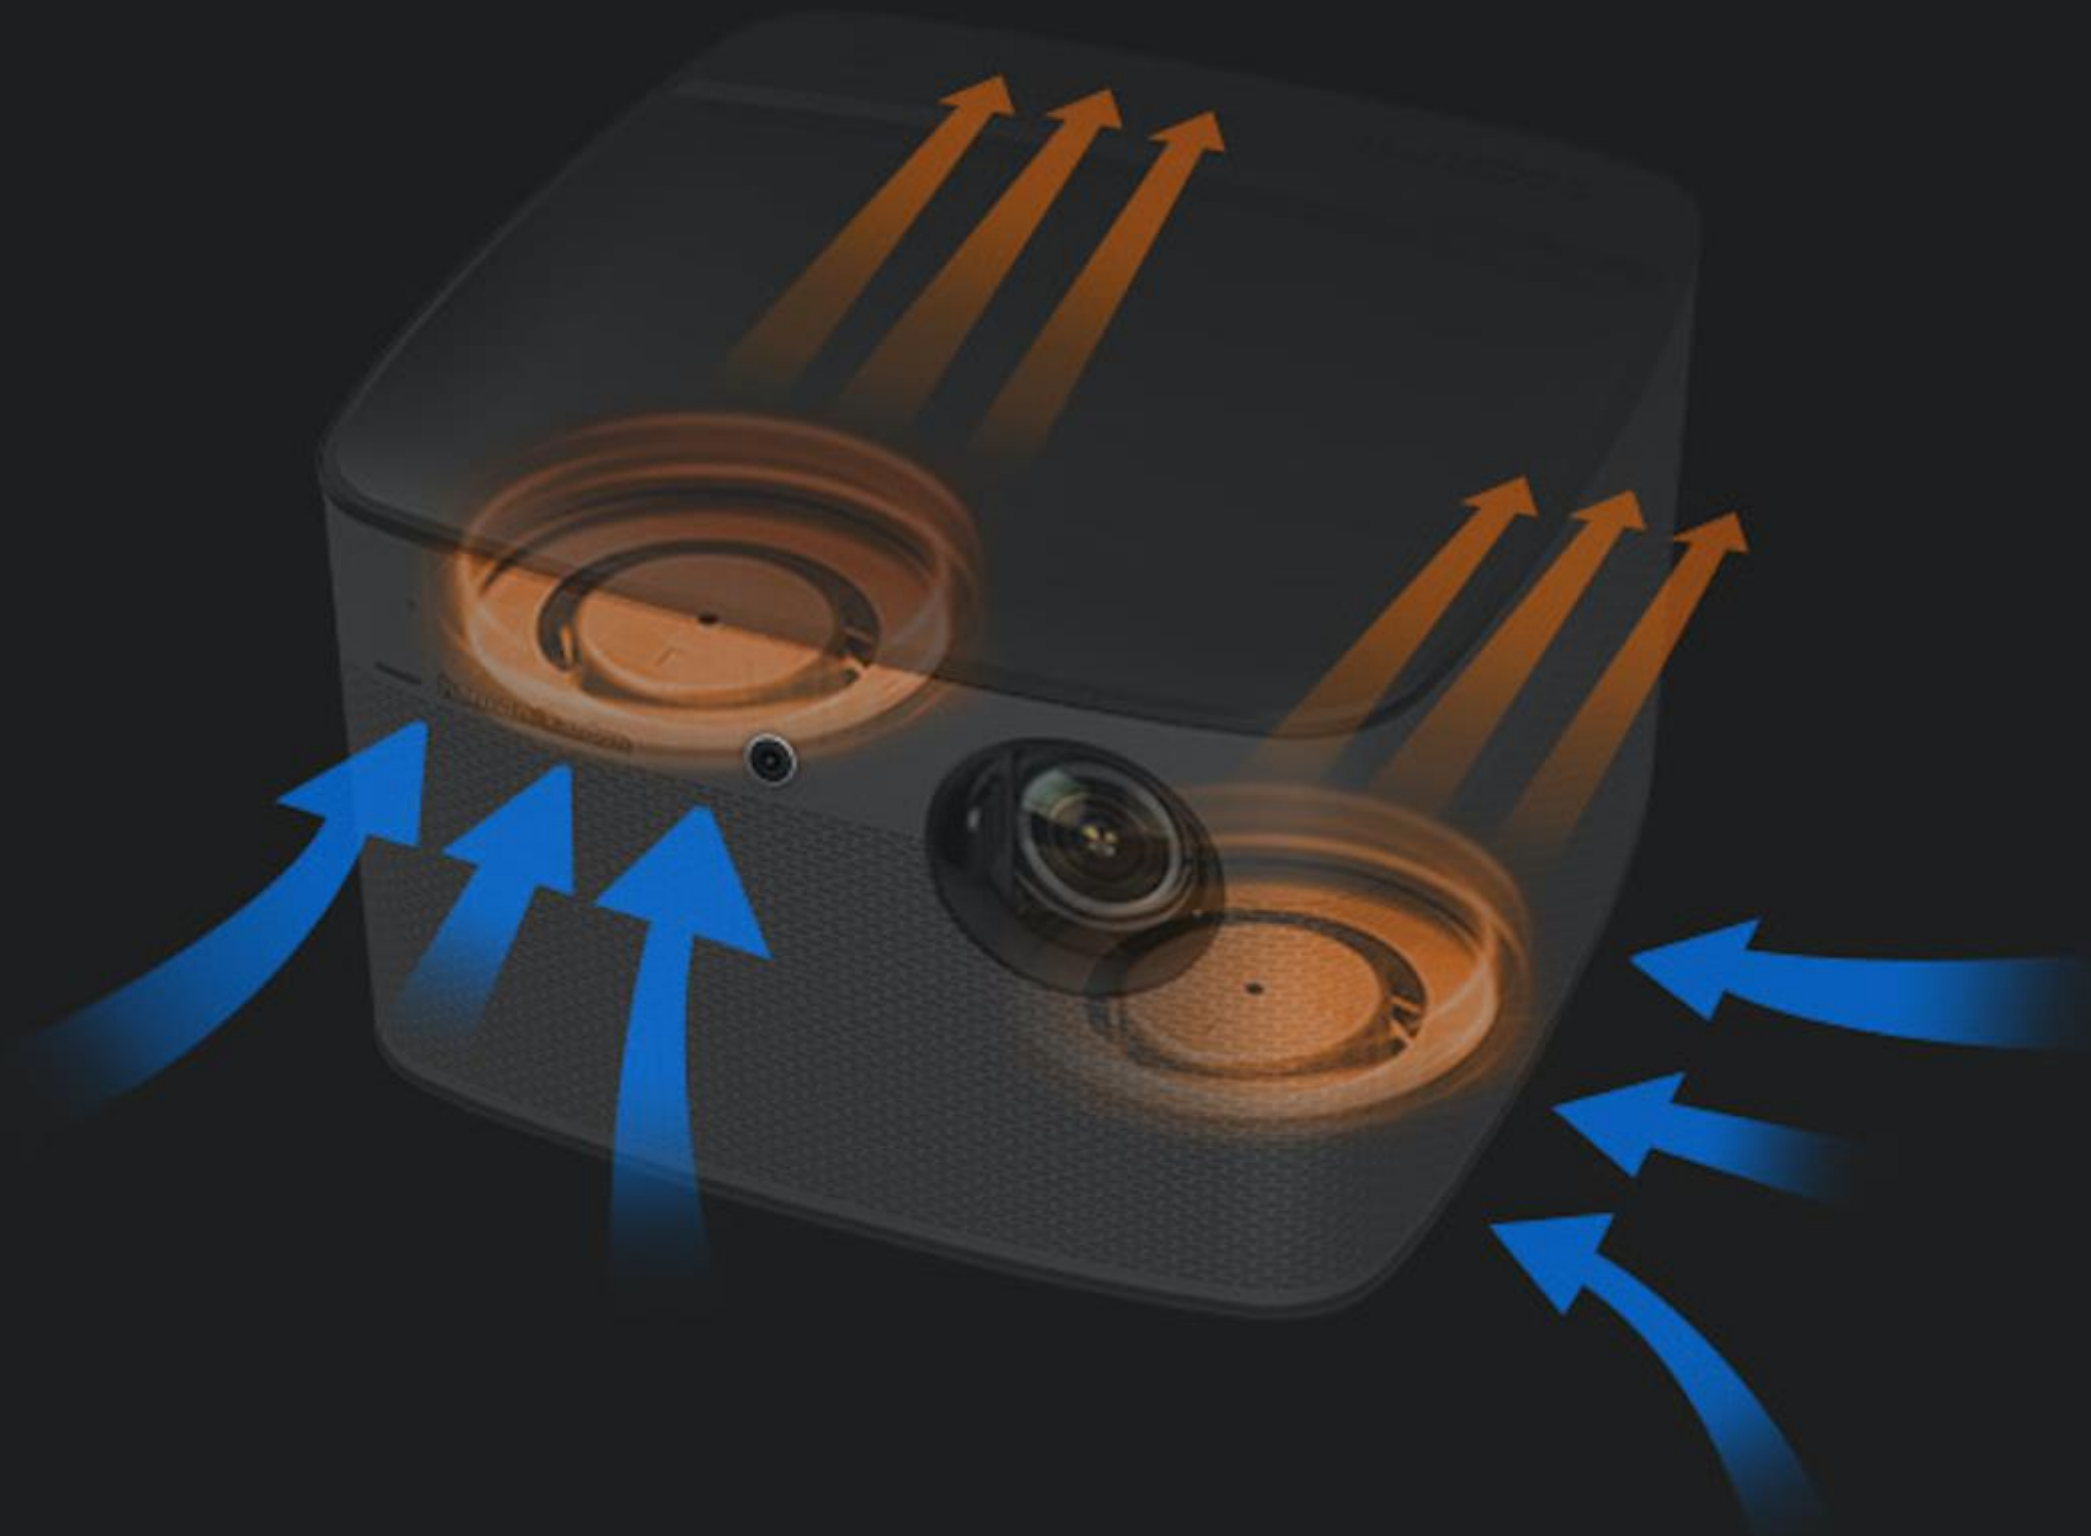

HEVC/H.265, 60fps

Versatile

With USB/HDMI/SPDIF and RJ45 ports. Also support mirror cast.

Dual fan design, runs quietly

Designed with dual fan system, stable performance and much less noise.

Entertained, anywhere