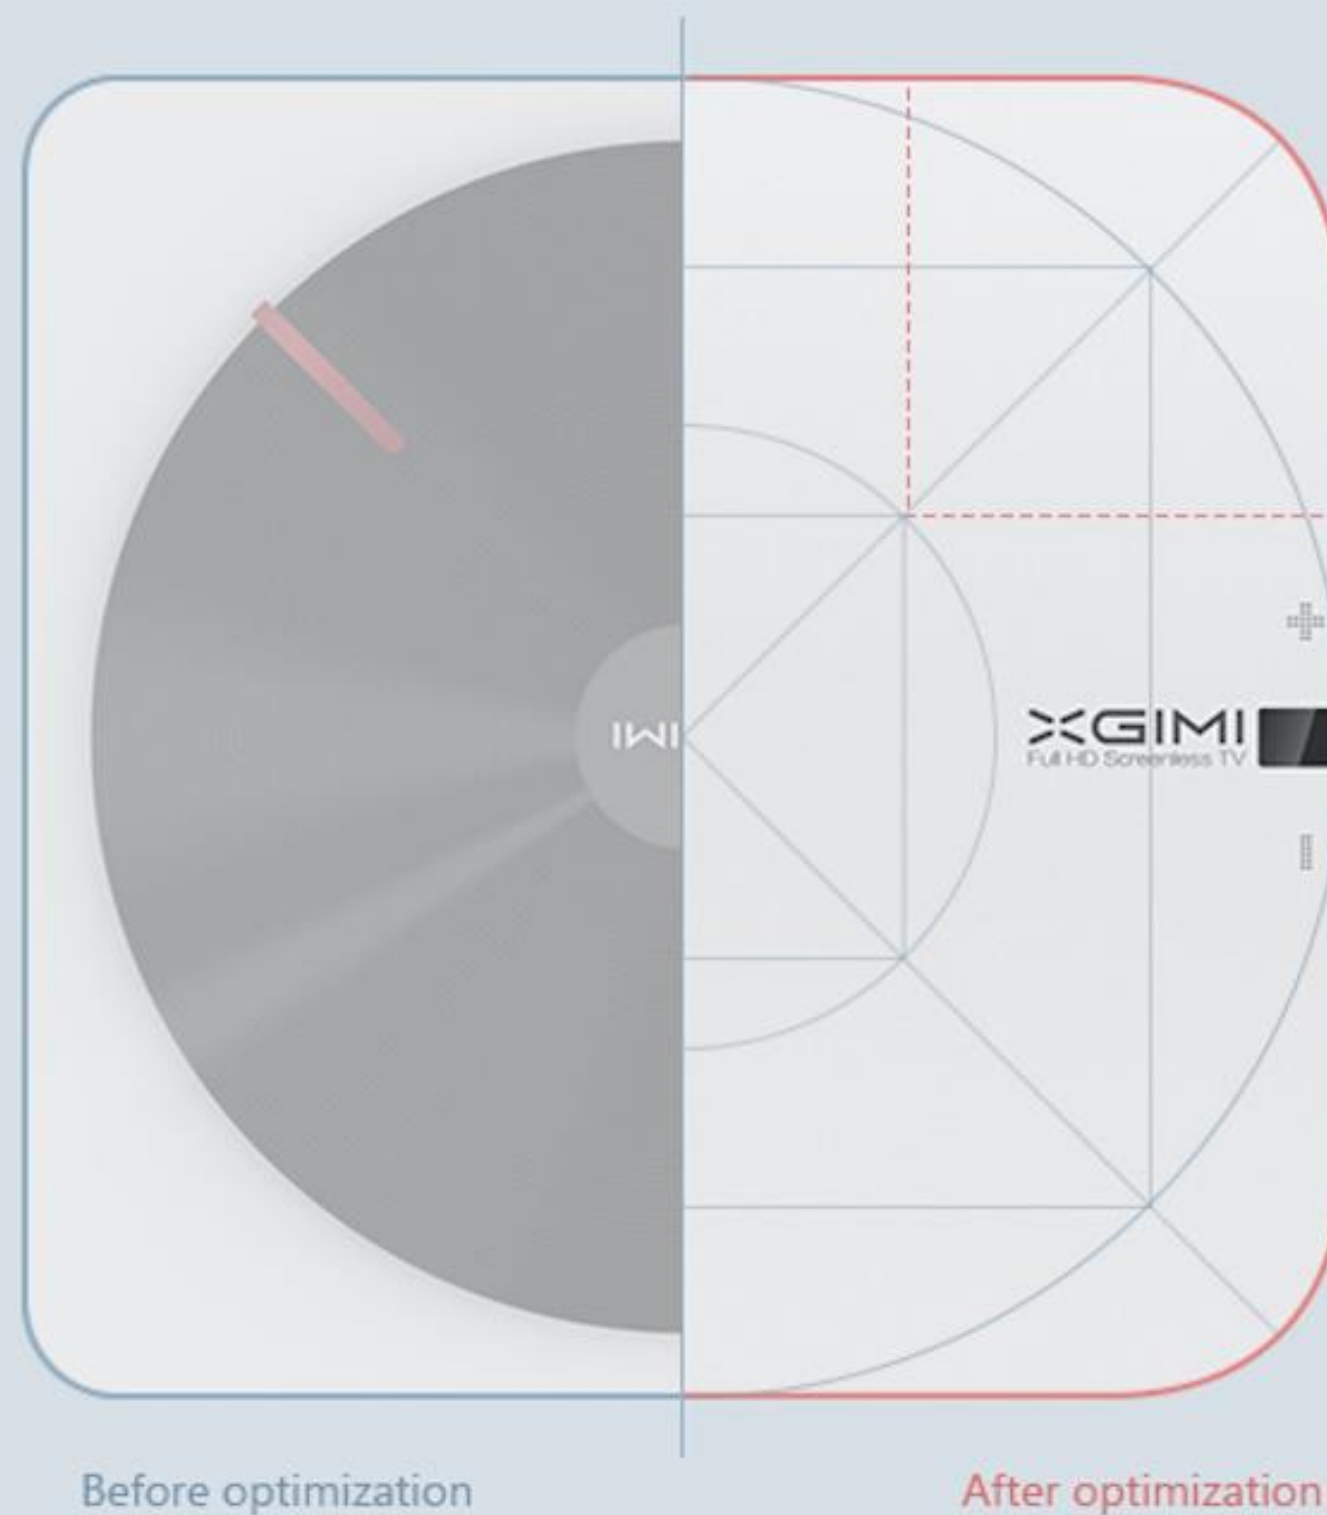

reddot award 2018
winner

Minimalist Design Carries Aesthetics And Rich Functionality

Z6 Polar remains the concept of the less is more, it can go well with any home design.

Each fillet has been well polished to show the ultimate elegance;

Nest-shaped sound hole is not only assists sound output but ensures the fan operation in a silent way.

Reddot award 2018 | Continuous curvature fillet | Silent heat dissipation

XGIMI Confidential