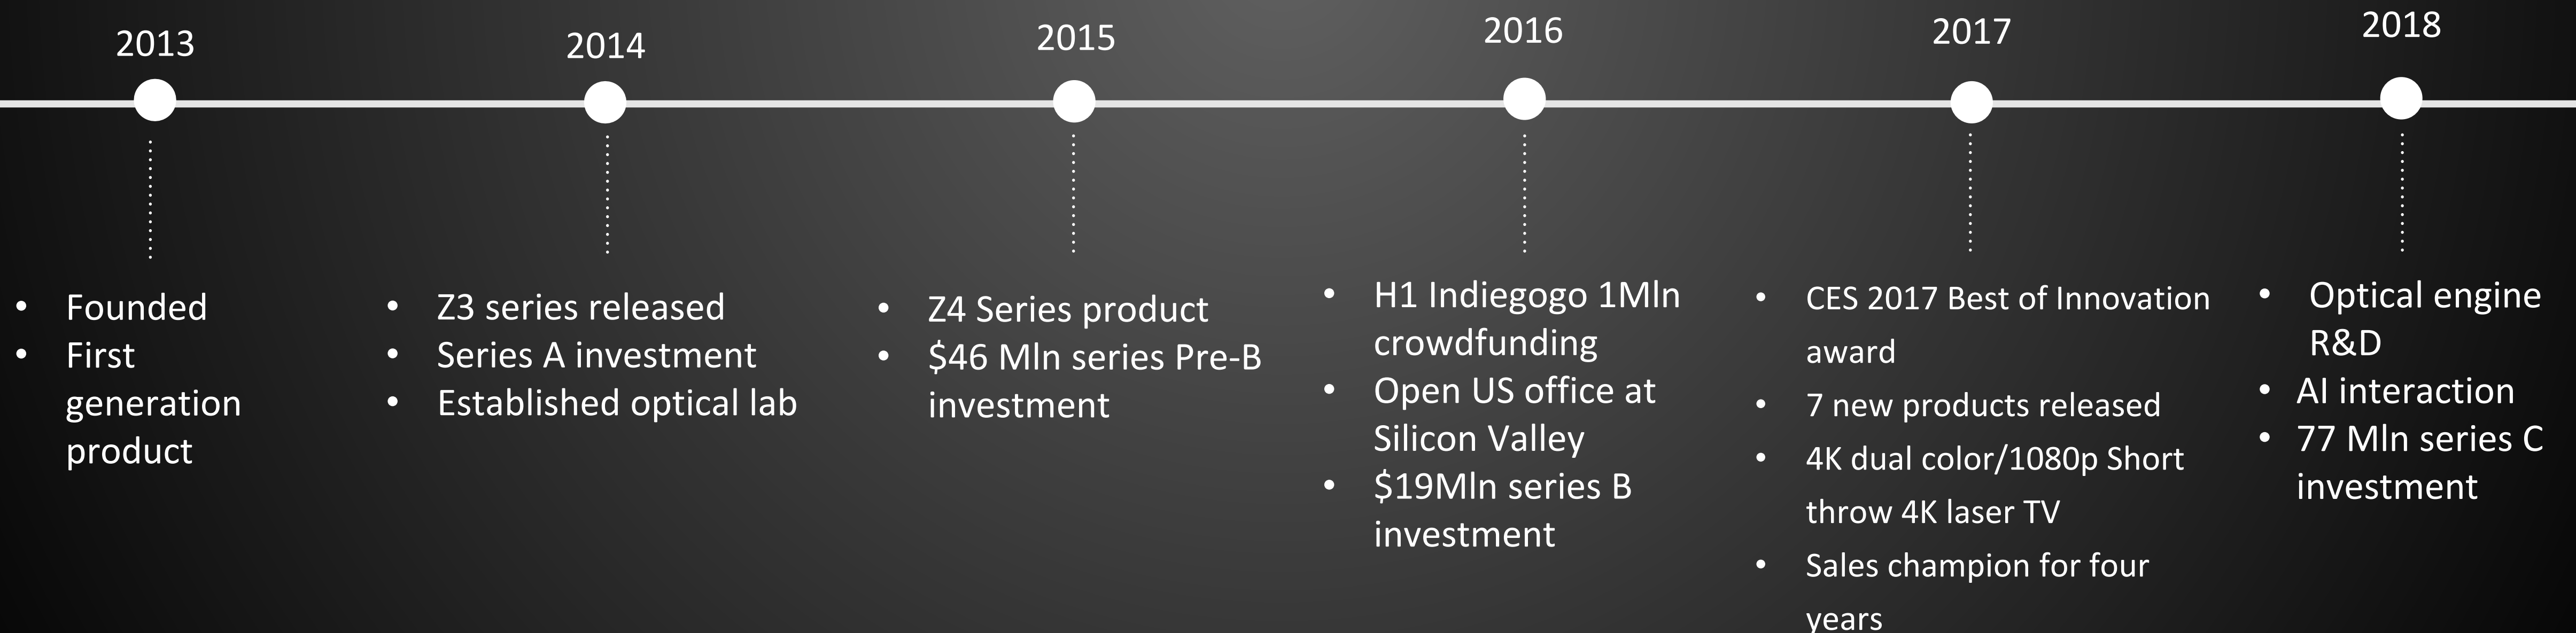

Time line

The future of television should be screenless”

Envisioned by Apoll Zhong, the founder of XGIMI

XGIMI is a high-tech company which designs and manufactures high-performance multi-functional projectors. By the end of 2016, XGIMI had occupied 51.4% market share on China’s smart Pico projector market, and became the No.1 smart Pico projector brand in China.