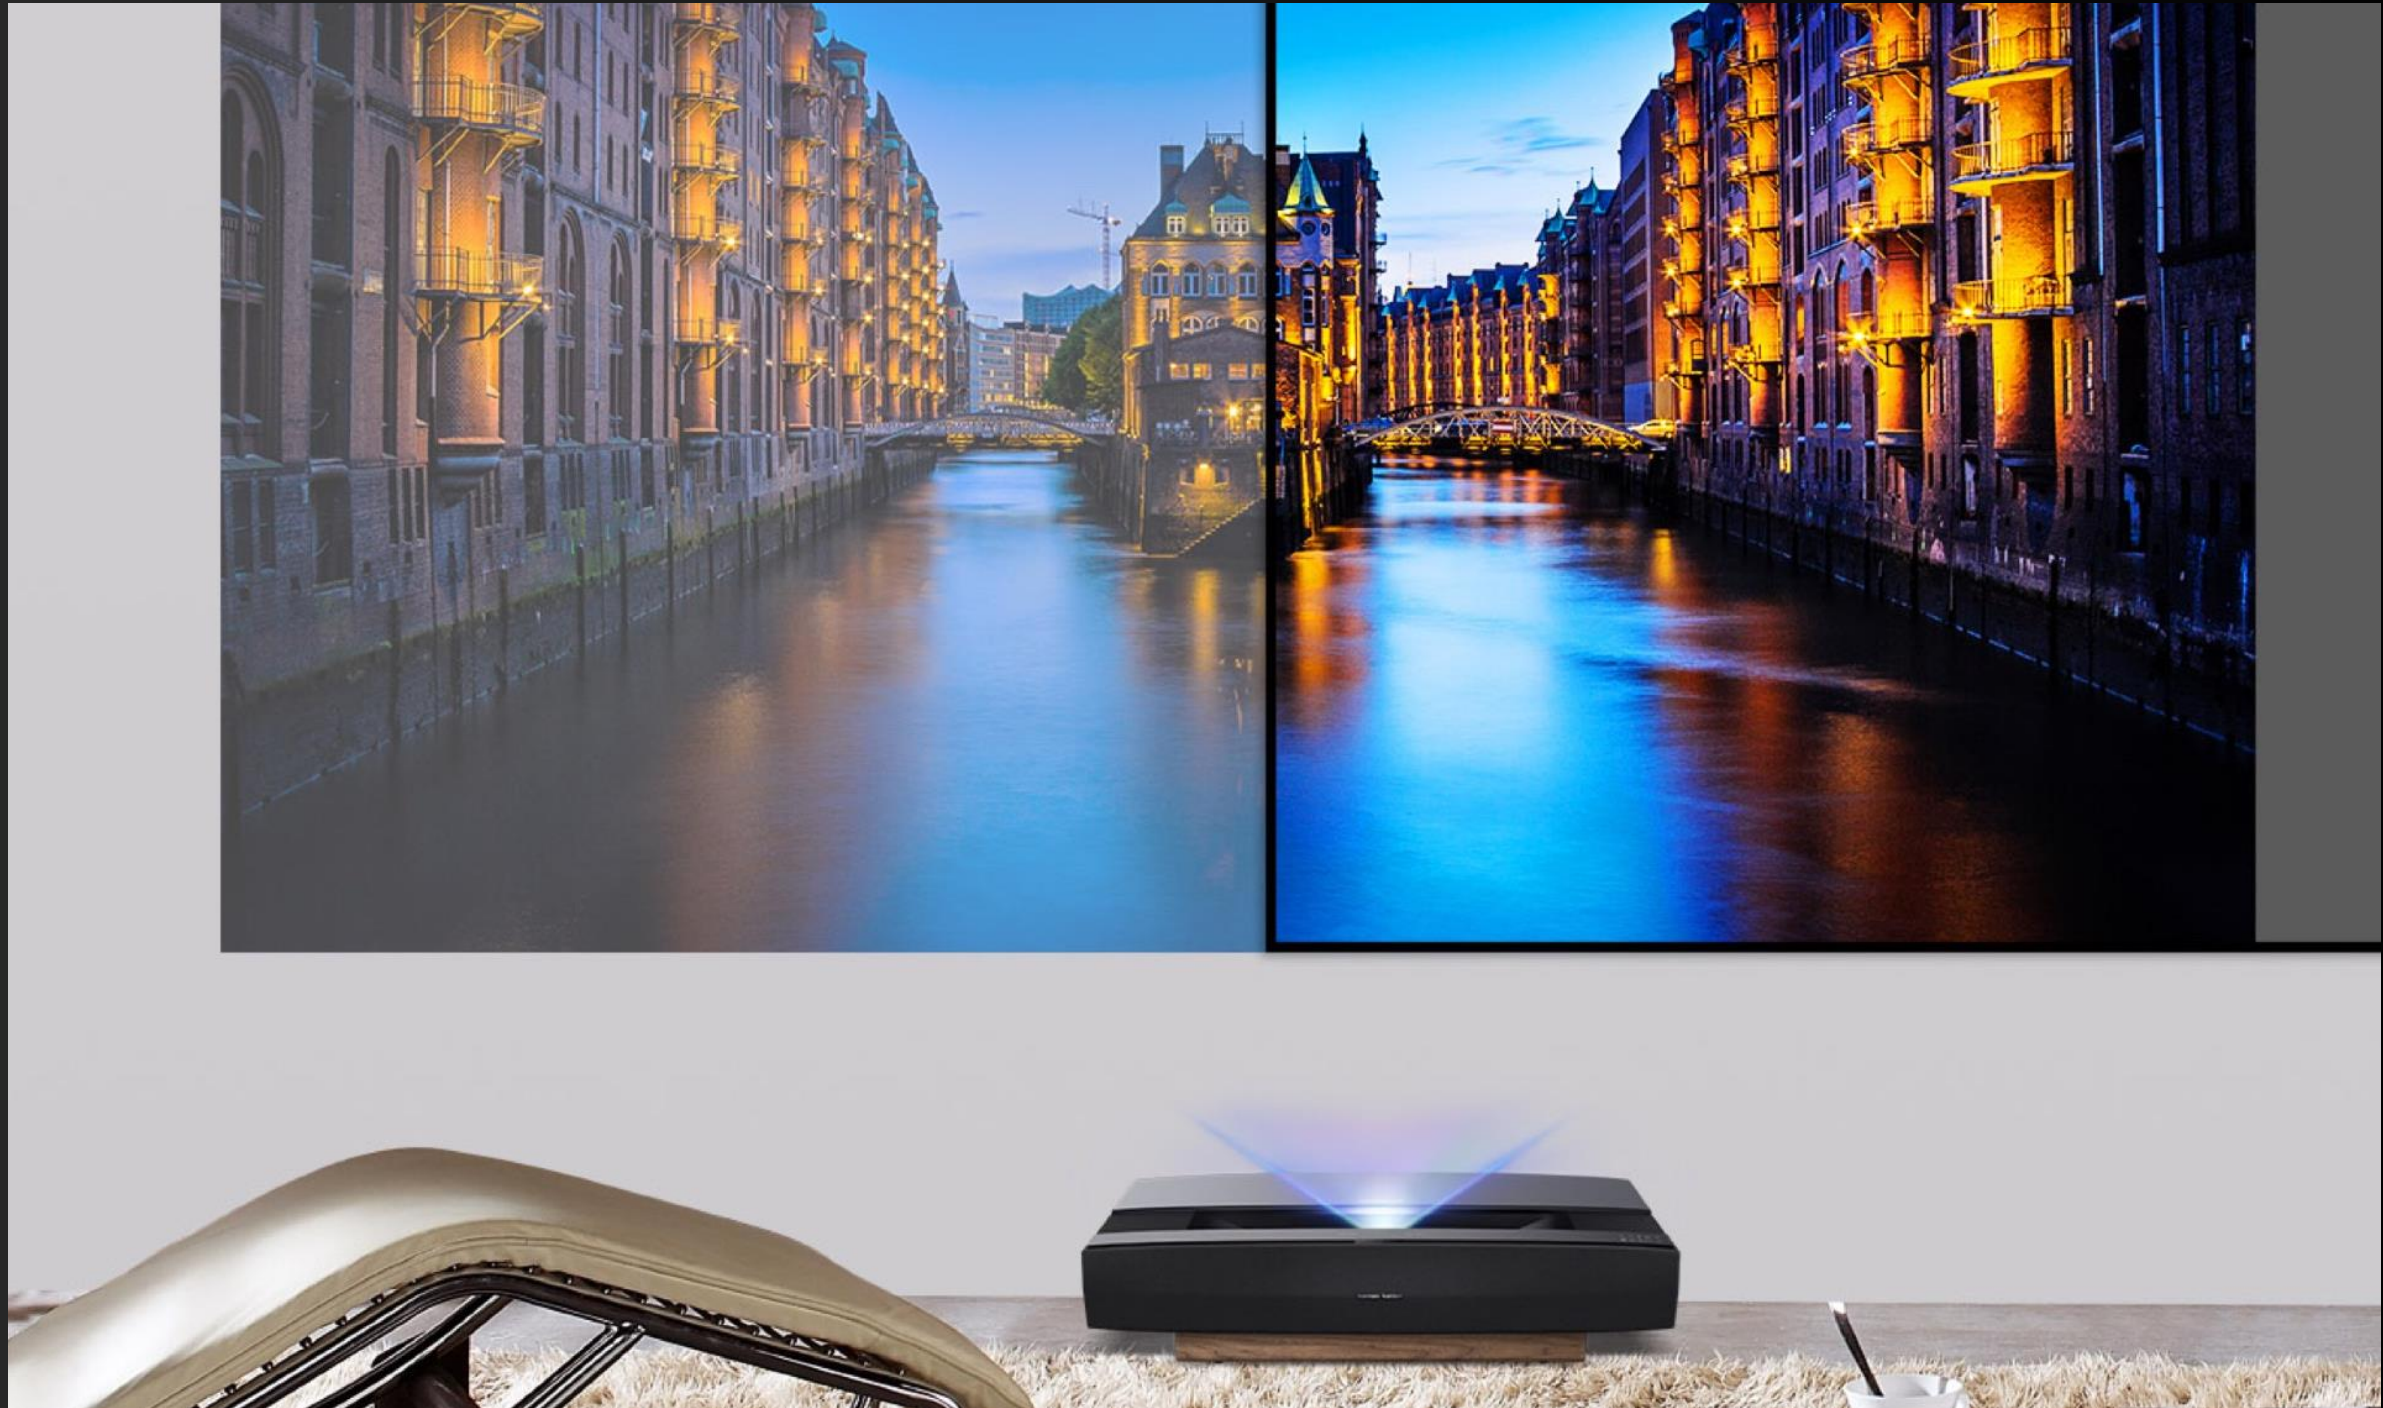

Effectively reduces 90% of the ambient light interference and makes sure the image is smooth and colorful

Avoiding screen and image distortion problem caused by the uneven wall space