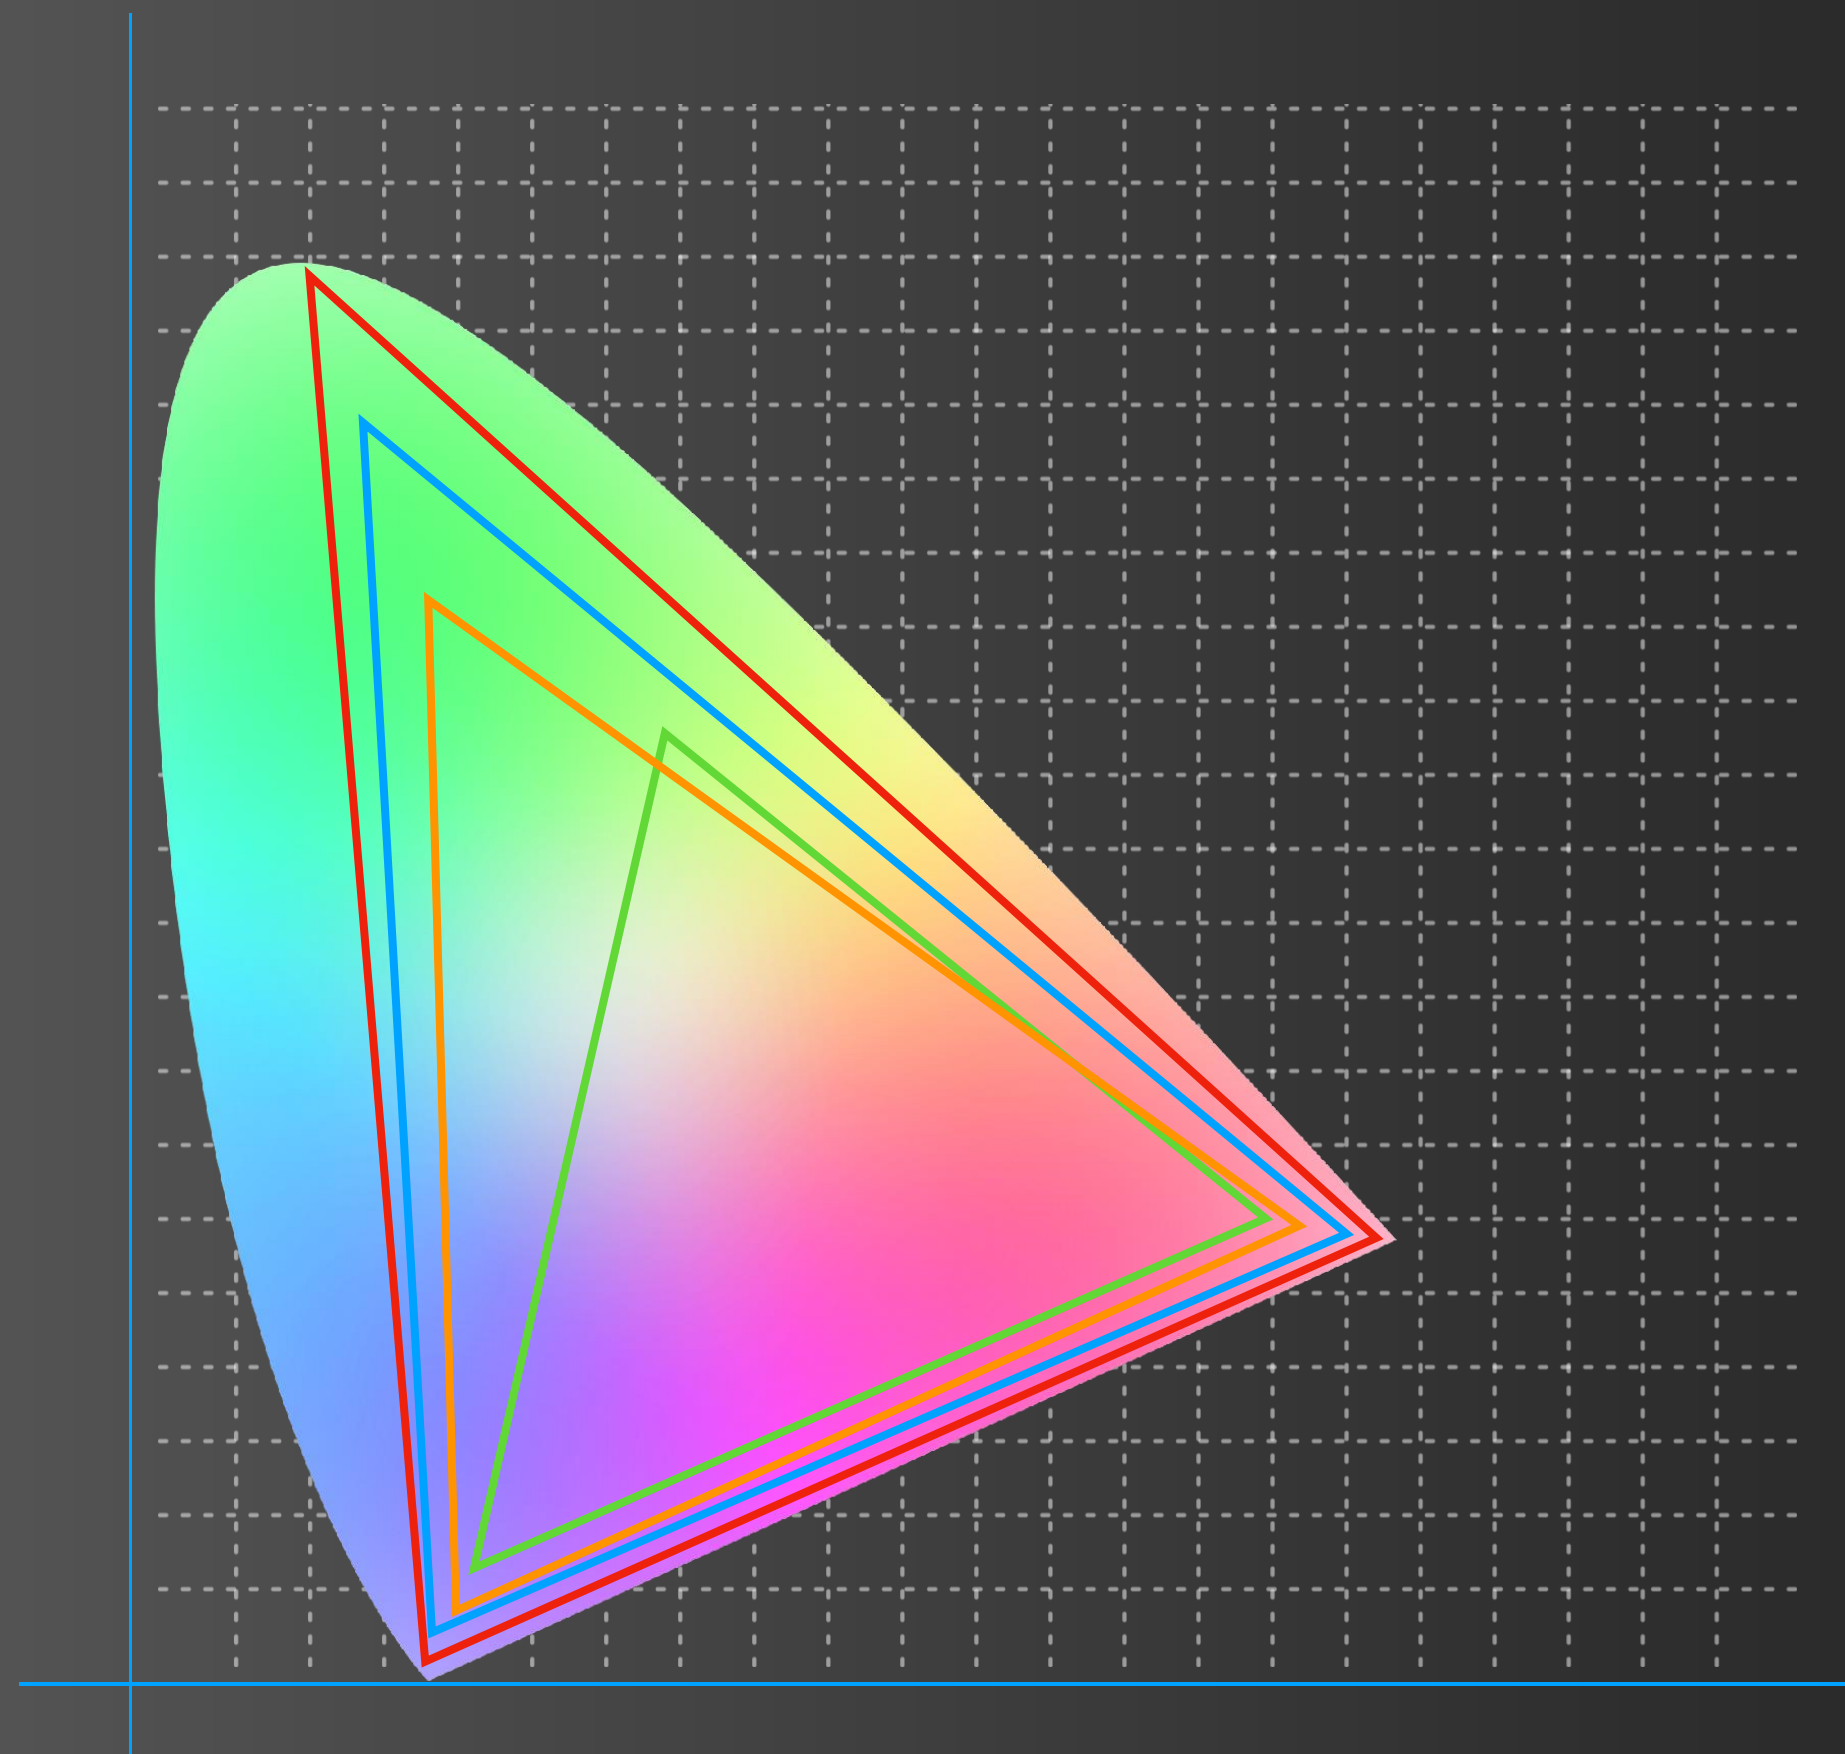

Dual – Color laser source

Dual-color NTSC color gamut : **94.8%**

(The color gamut of most 4K TV is between 85% and 91.3%)