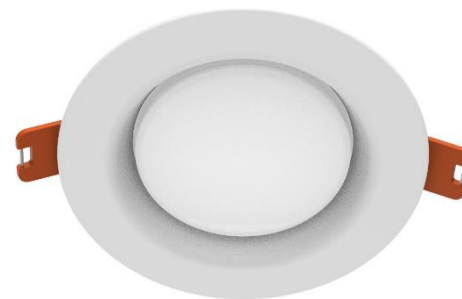

Launched Yeelight Bedside Lamp

2016.05

Launched Yeelight LED Smart Bulb (Color)

2016.08

Launched Yeelight LED Lightstrip

Yeelight Road Map

2017.06

Launched Yeelight LED Ceiling Lamp (Special Edition)

2017.08

Launched Yeelight Rechargeable Night Light

2017.08

Launched Yeelight LED Desk Lamp (Rechargeable)

2017.09

Launch Yeelight LED Downlight (Non-intelligent)

2017.08

Launched Yeelight LED Ceiling Light (For kids)

2017.08

Launched Yeelight LED Desk Lamp (Standard)

2017.09

Launch LED Ceiling Lamp 480mm (Galaxy)

2017.09

Launch Yeelight Ambient Lamp

Yeelight Road Map

2017.09